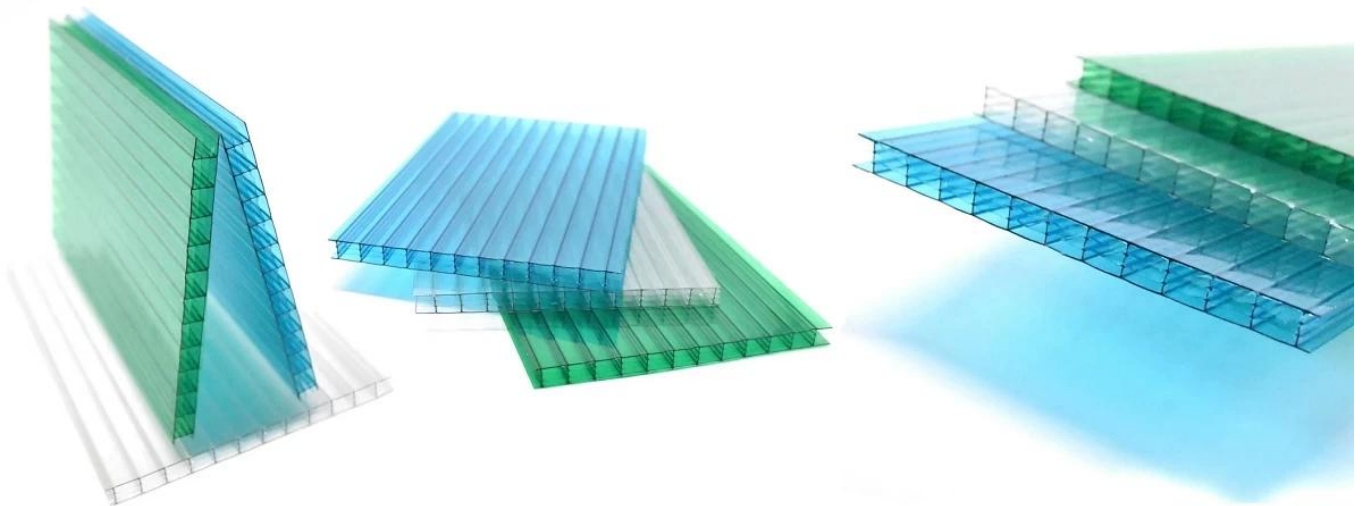

# Product show

Product name:	Professional manufacturer Waterproof Performance PC sun sheet
Application□	Green houses, skylights and so on
Color□	Transparent white, blue, green
Length□	customized
Thickness□	3.0mm, 6.0mm, 8.0mm
Overall width:	920mm
Effective width□	840mm
Purlin spacing□	700~800mm
Surface□	Smooth surface
Raw material□	Pc Named Bayer

Brand new material, good  
plasticization, long service life

Recyclable material, reduced  
toughness, many impurities,  
easy to break

ASA surface thickness 0.1~0.15mm  
does not foam and does not fall off