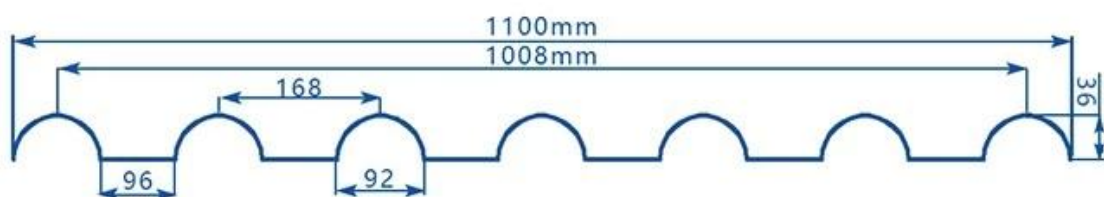

1100 TYPE HIGH CIRCULAR WAVE