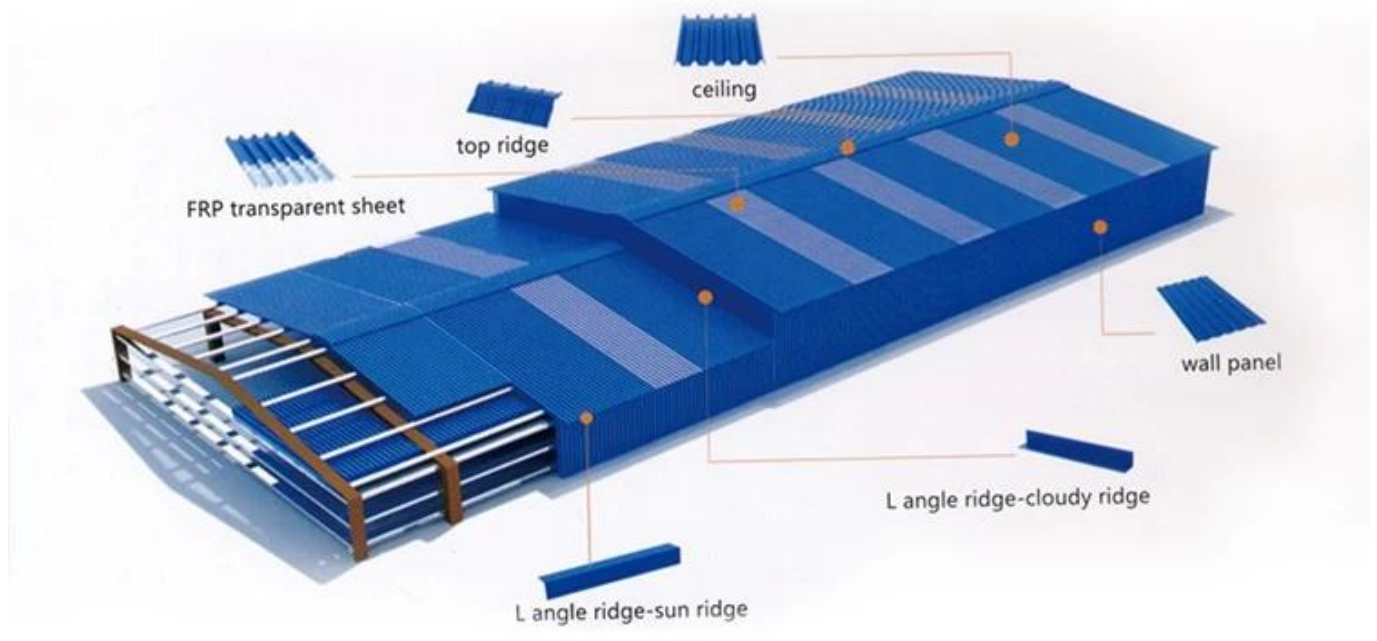

A variety of colors, optional to build different architectural styles

More colors can be customized

<Mlight yellow>

<dark blue>

<grass green>

<Beige>

Accessories and Installation Diagram

*pvc plastic waterproof cap, used with self-tapping screws to fix the tile on the skeleton