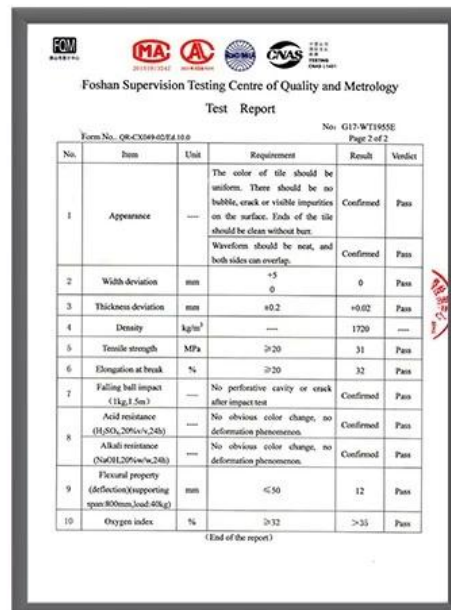

**Direct sunlight iron tile
Temperature too high**

COLOUR

**ASA PVC ROOF SHEET
Long lasting and non fading**

Severe fading

Use scene:greenhouse,
residence,pergola

Exhibition

Certificate

Packaging