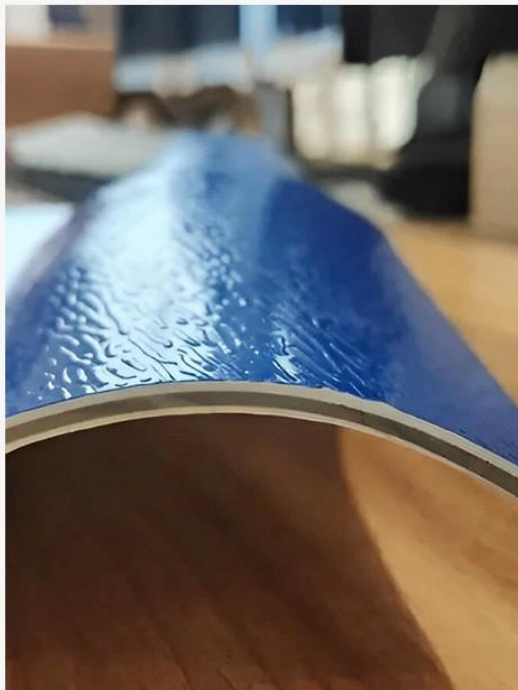

## Product comparison

We're not afraid of contrast. Quality is the last word.

Zhongxingsheng

General manufacturers

Long-lasting color, durable

Inferior resin tiles are easy to fade

Only three layers of brand new material are produced.