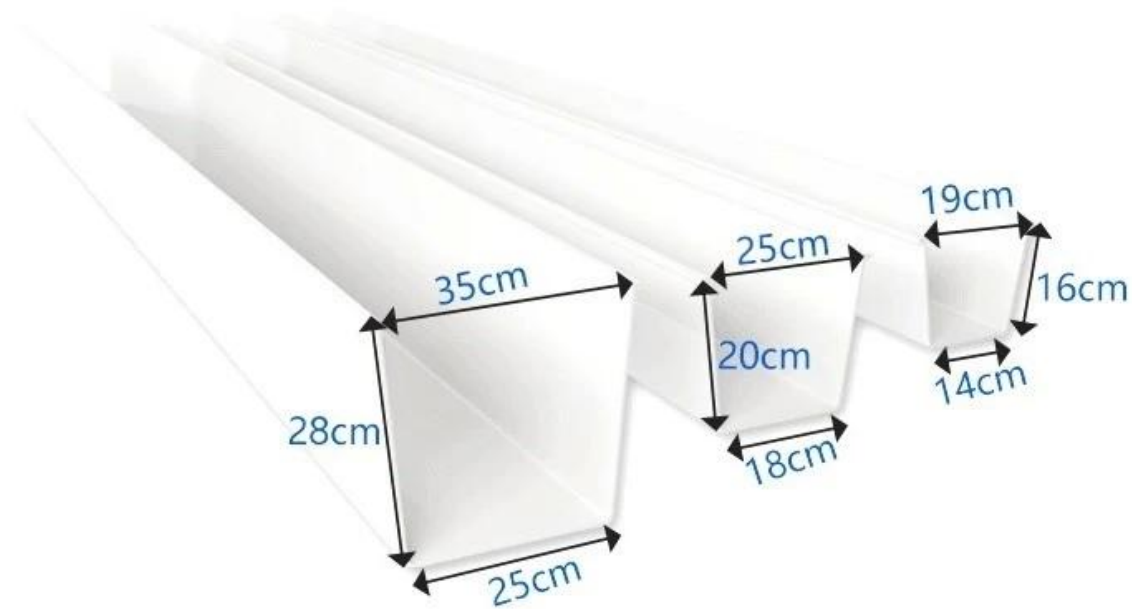

Trust comes from quality

Product Information

*The dimensions shown are for reference only. Actual dimensions may vary slightly due to manufacturing tolerances.

Product Name	Dimensions (mm)	Material
Standard Gutter	Top: 16, Bottom: 14, Height: 2.5 Top: 19, Bottom: 18, Height: 2.8	PVC
Wide Gutter	Top: 20, Bottom: 18, Height: 2.8 Top: 25, Bottom: 25, Height: 3.8	PVC
Deep Gutter	Top: 28, Bottom: 25, Height: 3.8 Top: 35, Bottom: 35, Height: 4.8	PVC

Our **PVC** gutter system is made from high-quality, durable materials. It is designed to provide long-lasting protection for your roof and home.

Accessories