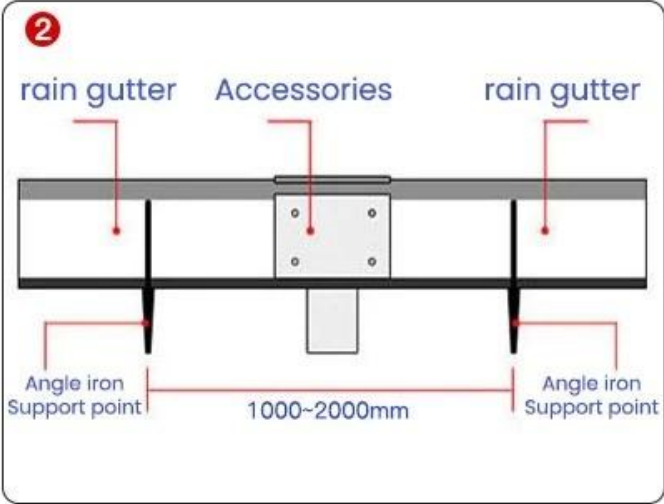

Trust comes from quality

GLASS GLUE PORTABLE INSTALLATION

Quick installation in 2 minutes
Compared with traditional fixed rivets,
it saves time, effort and worry

Trust comes from quality

INSTALLATION INSTRUCTIONS