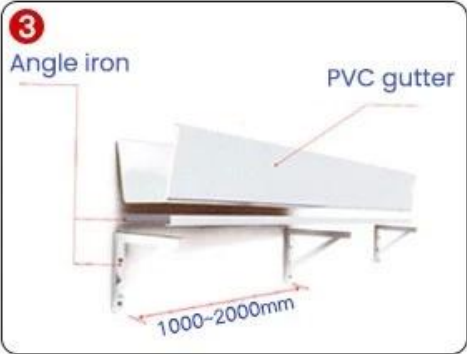

Trust comes from quality

GLASS GLUE PORTABLE INSTALLATION

Quick installation in 2 minutes
Compared with traditional fixed rivets,
it saves time, effort and worry

Trust comes from quality

INSTALLATION INSTRUCTIONS