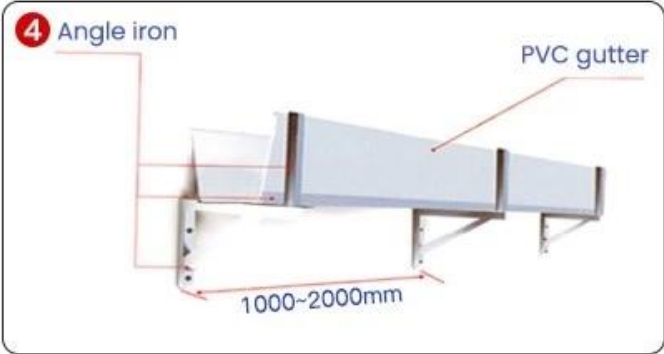

Trust comes from quality

GLASS GLUE PORTABLE INSTALLATION

Quick installation in 2 minutes
Compared with traditional fixed rivets,
it saves time, effort and worry

Trust comes from quality

INSTALLATION INSTRUCTIONS