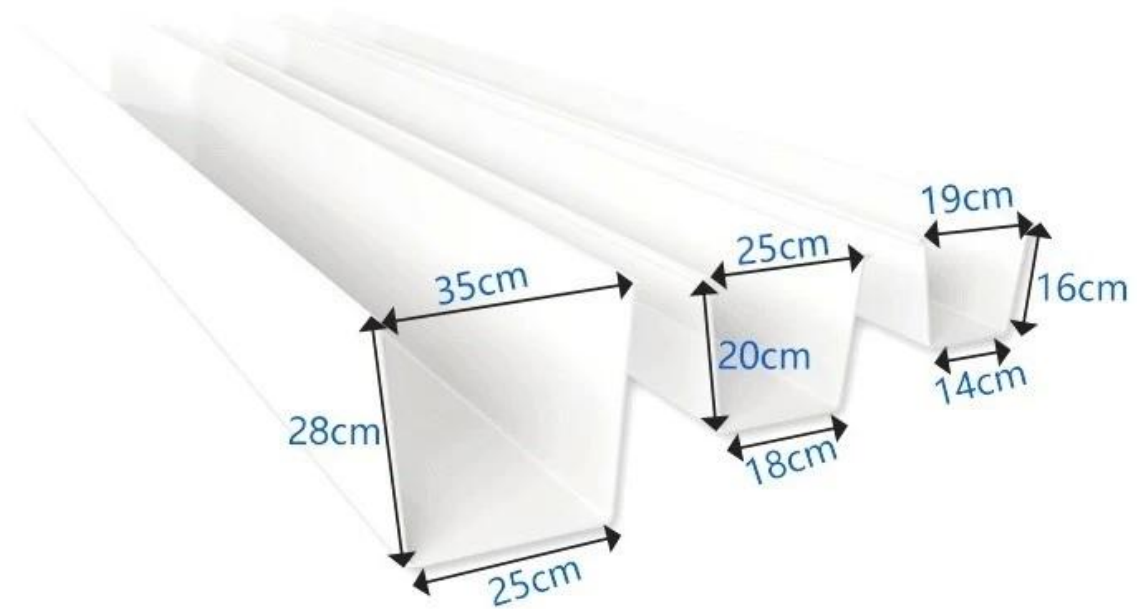

Trust comes from quality

Product Information

*Dimensions are approximate and may vary slightly due to manufacturing tolerances.

Accessories	Dimensions	Notes
Downspout	16mm diameter, 14mm diameter, 2.5mm thickness, 19mm diameter	
End Cap	20mm diameter, 18mm diameter, 2.8mm thickness, 25mm diameter	End cap must be installed on the end of the gutter to prevent leaks.
Sealant	28mm diameter, 25mm diameter, 3.8mm thickness, 35mm diameter	

Accessories are available in [upvc](#) material. For more information, please visit our website.

Accessories