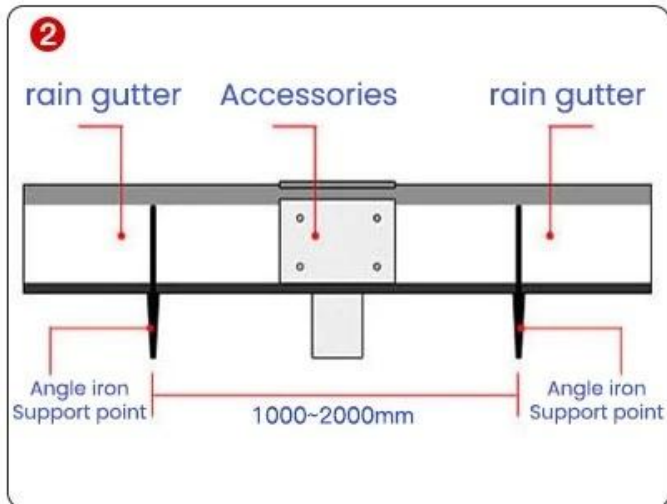

Trust comes from quality

INSTALLATION INSTRUCTIONS

1. 1. 2. 3. 4. 5. 6. 7. 8. 9. 10. 11. 12. 13. 14. 15. 16. 17. 18. 19. 20. 21. 22. 23. 24. 25. 26. 27. 28. 29. 30. 31. 32. 33. 34. 35. 36. 37. 38. 39. 40. 41. 42. 43. 44. 45. 46. 47. 48. 49. 50. 51. 52. 53. 54. 55. 56. 57. 58. 59. 60. 61. 62. 63. 64. 65. 66. 67. 68. 69. 70. 71. 72. 73. 74. 75. 76. 77. 78. 79. 80. 81. 82. 83. 84. 85. 86. 87. 88. 89. 90. 91. 92. 93. 94. 95. 96. 97. 98. 99. 100. 101. 102. 103. 104. 105. 106. 107. 108. 109. 110. 111. 112. 113. 114. 115. 116. 117. 118. 119. 120. 121. 122. 123. 124. 125. 126. 127. 128. 129. 130. 131. 132. 133. 134. 135. 136. 137. 138. 139. 140. 141. 142. 143. 144. 145. 146. 147. 148. 149. 150. 151. 152. 153. 154. 155. 156. 157. 158. 159. 160. 161. 162. 163. 164. 165. 166. 167. 168. 169. 170. 171. 172. 173. 174. 175. 176. 177. 178. 179. 180. 181. 182. 183. 184. 185. 186. 187. 188. 189. 190. 191. 192. 193. 194. 195. 196. 197. 198. 199. 200. 201. 202. 203. 204. 205. 206. 207. 208. 209. 210. 211. 212. 213. 214. 215. 216. 217. 218. 219. 220. 221. 222. 223. 224. 225. 226. 227. 228. 229. 230. 231. 232. 233. 234. 235. 236. 237. 238. 239. 240. 241. 242. 243. 244. 245. 246. 247. 248. 249. 250. 251. 252. 253. 254. 255. 256. 257. 258. 259. 260. 261. 262. 263. 264. 265. 266. 267. 268. 269. 270. 271. 272. 273. 274. 275. 276. 277. 278. 279. 280. 281. 282. 283. 284. 285. 286. 287. 288. 289. 290. 291. 292. 293. 294. 295. 296. 297. 298. 299. 300. 301. 302. 303. 304. 305. 306. 307. 308. 309. 310. 311. 312. 313. 314. 315. 316. 317. 318. 319. 320. 321. 322. 323. 324. 325. 326. 327. 328. 329. 330. 331. 332. 333. 334. 335. 336. 337. 338. 339. 340. 341. 342. 343. 344. 345. 346. 347. 348. 349. 350. 351. 352. 353. 354. 355. 356. 357. 358. 359. 360. 361. 362. 363. 364. 365. 366. 367. 368. 369. 370. 371. 372. 373. 374. 375. 376. 377. 378. 379. 380. 381. 382. 383. 384. 385. 386. 387. 388. 389. 390. 391. 392. 393. 394. 395. 396. 397. 398. 399. 400. 401. 402. 403. 404. 405. 406. 407. 408. 409. 410. 411. 412. 413. 414. 415. 416. 417. 418. 419. 420. 421. 422. 423. 424. 425. 426. 427. 428. 429. 430. 431. 432. 433. 434. 435. 436. 437. 438. 439. 440. 441. 442. 443. 444. 445. 446. 447. 448. 449. 450. 451. 452. 453. 454. 455. 456. 457. 458. 459. 460. 461. 462. 463. 464. 465. 466. 467. 468. 469. 470. 471. 472. 473. 474. 475. 476. 477. 478. 479. 480. 481. 482. 483. 484. 485. 486. 487. 488. 489. 490. 491. 492. 493. 494. 495. 496. 497. 498. 499. 500. 501. 502. 503. 504. 505. 506. 507. 508. 509. 510. 511. 512. 513. 514. 515. 516. 517. 518. 519. 520. 521. 522. 523. 524. 525. 526. 527. 528. 529. 530. 531. 532. 533. 534. 535. 536. 537. 538. 539. 540. 541. 542. 543. 544. 545. 546. 547. 548. 549. 550. 551. 552. 553. 554. 555. 556. 557. 558. 559. 560. 561. 562. 563. 564. 565. 566. 567. 568. 569. 570. 571. 572. 573. 574. 575. 576. 577. 578. 579. 580. 581. 582. 583. 584. 585. 586. 587. 588. 589. 590. 591. 592. 593. 594. 595. 596. 597. 598. 599. 600. 601. 602. 603. 604. 605. 606. 607. 608. 609. 610. 611. 612. 613. 614. 615. 616. 617. 618. 619. 620. 621. 622. 623. 624. 625. 626. 627. 628. 629. 630. 631. 632. 633. 634. 635. 636. 637. 638. 639. 640. 641. 642. 643. 644. 645. 646. 647. 648. 649. 650. 651. 652. 653. 654. 655. 656. 657. 658. 659. 660. 661. 662. 663. 664. 665. 666. 667. 668. 669. 670. 671. 672. 673. 674. 675. 676. 677. 678. 679. 680. 681. 682. 683. 684. 685. 686. 687. 688. 689. 690. 691. 692. 693. 694. 695. 696. 697. 698. 699. 700. 701. 702. 703. 704. 705. 706. 707. 708. 709. 710. 711. 712. 713. 714. 715. 716. 717. 718. 719. 720. 721. 722. 723. 724. 725. 726. 727. 728. 729. 730. 731. 732. 733. 734. 735. 736. 737. 738. 739. 740. 741. 742. 743. 744. 745. 746. 747. 748. 749. 750. 751. 752. 753. 754. 755. 756. 757. 758. 759. 760. 761. 762. 763. 764. 765. 766. 767. 768. 769. 770. 771. 772. 773. 774. 775. 776. 777. 778. 779. 780. 781. 782. 783. 784. 785. 786. 787. 788. 789. 790. 791. 792. 793. 794. 795. 796. 797. 798. 799. 800. 801. 802. 803. 804. 805. 806. 807. 808. 809. 810. 811. 812. 813. 814. 815. 816. 817. 818. 819. 820. 821. 822. 823. 824. 825. 826. 827. 828. 829. 830. 831. 832. 833. 834. 835. 836. 837. 838. 839. 840. 841. 842. 843. 844. 845. 846. 847. 848. 849. 850. 851. 852. 853. 854. 855. 856. 857. 858. 859. 860. 861. 862. 863. 864. 865. 866. 867. 868. 869. 870. 871. 872. 873. 874. 875. 876. 877. 878. 879. 880. 881. 882. 883. 884. 885. 886. 887. 888. 889. 890. 891. 892. 893. 894. 895. 896. 897. 898. 899. 900. 901. 902. 903. 904. 905. 906. 907. 908. 909. 910. 911. 912. 913. 914. 915. 916. 917. 918. 919. 920. 921. 922. 923. 924. 925. 926. 927. 928. 929. 930. 931. 932. 933. 934. 935. 936. 937. 938. 939. 940. 941. 942. 943. 944. 945. 946. 947. 948. 949. 950. 951. 952. 953. 954. 955. 956. 957. 958. 959. 960. 961. 962. 963. 964. 965. 966. 967. 968. 969. 970. 971. 972. 973. 974. 975. 976. 977. 978. 979. 980. 981. 982. 983. 984. 985. 986. 987. 988. 989. 990. 991. 992. 993. 994. 995. 996. 997. 998. 999. 1000.