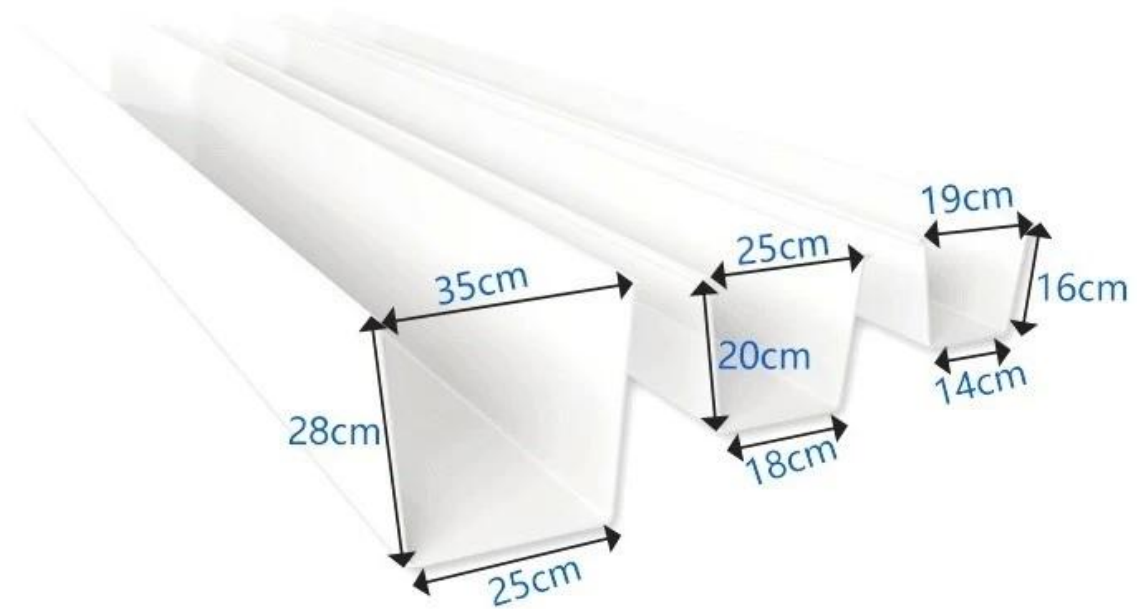

Trust comes from quality

Product Information

*Dimensions are approximate and may vary slightly due to manufacturing tolerances.

Product Name	Dimensions	Material
Model A	16mm height, 14mm depth, 2.5mm thickness, 19mm width	PVC
Model B	20mm height, 18mm depth, 2.8mm thickness, 25mm width	PVC
Model C	28mm height, 25mm depth, 3.8mm thickness, 35mm width	PVC

Product made of **PVC** material, suitable for outdoor use.

Accessories