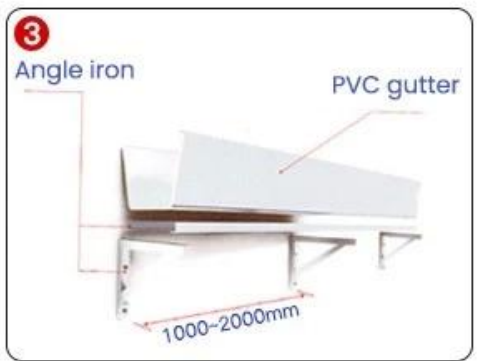

Trust comes from quality

INSTALLATION INSTRUCTIONS

1. 1. 2. 3. 4. 5. 6. 7. 8. 9. 10. 11. 12. 13. 14. 15. 16. 17. 18. 19. 20. 21. 22. 23. 24. 25. 26. 27. 28. 29. 30. 31. 32. 33. 34. 35. 36. 37. 38. 39. 40. 41. 42. 43. 44. 45. 46. 47. 48. 49. 50. 51. 52. 53. 54. 55. 56. 57. 58. 59. 60. 61. 62. 63. 64. 65. 66. 67. 68. 69. 70. 71. 72. 73. 74. 75. 76. 77. 78. 79. 80. 81. 82. 83. 84. 85. 86. 87. 88. 89. 90. 91. 92. 93. 94. 95. 96. 97. 98. 99. 100. 101. 102. 103. 104. 105. 106. 107. 108. 109. 110. 111. 112. 113. 114. 115. 116. 117. 118. 119. 120. 121. 122. 123. 124. 125. 126. 127. 128. 129. 130. 131. 132. 133. 134. 135. 136. 137. 138. 139. 140. 141. 142. 143. 144. 145. 146. 147. 148. 149. 150. 151. 152. 153. 154. 155. 156. 157. 158. 159. 160. 161. 162. 163. 164. 165. 166. 167. 168. 169. 170. 171. 172. 173. 174. 175. 176. 177. 178. 179. 180. 181. 182. 183. 184. 185. 186. 187. 188. 189. 190. 191. 192. 193. 194. 195. 196. 197. 198. 199. 200. 201. 202. 203. 204. 205. 206. 207. 208. 209. 210. 211. 212. 213. 214. 215. 216. 217. 218. 219. 220. 221. 222. 223. 224. 225. 226. 227. 228. 229. 230. 231. 232. 233. 234. 235. 236. 237. 238. 239. 240. 241. 242. 243. 244. 245. 246. 247. 248. 249. 250. 251. 252. 253. 254. 255. 256. 257. 258. 259. 260. 261. 262. 263. 264. 265. 266. 267. 268. 269. 270. 271. 272. 273. 274. 275. 276. 277. 278. 279. 280. 281. 282. 283. 284. 285. 286. 287. 288. 289. 290. 291. 292. 293. 294. 295. 296. 297. 298. 299. 300. 301. 302. 303. 304. 305. 306. 307. 308. 309. 310. 311. 312. 313. 314. 315. 316. 317. 318. 319. 320. 321. 322. 323. 324. 325. 326. 327. 328. 329. 330. 331. 332. 333. 334. 335. 336. 337. 338. 339. 340. 341. 342. 343. 344. 345. 346. 347. 348. 349. 350. 351. 352. 353. 354. 355. 356. 357. 358. 359. 360. 361. 362. 363. 364. 365. 366. 367. 368. 369. 370. 371. 372. 373. 374. 375. 376. 377. 378. 379. 380. 381. 382. 383. 384. 385. 386. 387. 388. 389. 390. 391. 392. 393. 394. 395. 396. 397. 398. 399. 400. 401. 402. 403. 404. 405. 406. 407. 408. 409. 410. 411. 412. 413. 414. 415. 416. 417. 418. 419. 420. 421. 422. 423. 424. 425. 426. 427. 428. 429. 430. 431. 432. 433. 434. 435. 436. 437. 438. 439. 440. 441. 442. 443. 444. 445. 446. 447. 448. 449. 450. 451. 452. 453. 454. 455. 456. 457. 458. 459. 460. 461. 462. 463. 464. 465. 466. 467. 468. 469. 470. 471. 472. 473. 474. 475. 476. 477. 478. 479. 480. 481. 482. 483. 484. 485. 486. 487. 488. 489. 490. 491. 492. 493. 494. 495. 496. 497. 498. 499. 500. 501. 502. 503. 504. 505. 506. 507. 508. 509. 510. 511. 512. 513. 514. 515. 516. 517. 518. 519. 520. 521. 522. 523. 524. 525. 526. 527. 528. 529. 530. 531. 532. 533. 534. 535. 536. 537. 538. 539. 540. 541. 542. 543. 544. 545. 546. 547. 548. 549. 550. 551. 552. 553. 554. 555. 556. 557. 558. 559. 560. 561. 562. 563. 564. 565. 566. 567. 568. 569. 570. 571. 572. 573. 574. 575. 576. 577. 578. 579. 580. 581. 582. 583. 584. 585. 586. 587. 588. 589. 590. 591. 592. 593. 594. 595. 596. 597. 598. 599. 600. 601. 602. 603. 604. 605. 606. 607. 608. 609. 610. 611. 612. 613. 614. 615. 616. 617. 618. 619. 620. 621. 622. 623. 624. 625. 626. 627. 628. 629. 630. 631. 632. 633. 634. 635. 636. 637. 638. 639. 640. 641. 642. 643. 644. 645. 646. 647. 648. 649. 650. 651. 652. 653. 654. 655. 656. 657. 658. 659. 660. 661. 662. 663. 664. 665. 666. 667. 668. 669. 670. 671. 672. 673. 674. 675. 676. 677. 678. 679. 680. 681. 682. 683. 684. 685. 686. 687. 688. 689. 690. 691. 692. 693. 694. 695. 696. 697. 698. 699. 700. 701. 702. 703. 704. 705. 706. 707. 708. 709. 710. 711. 712. 713. 714. 715. 716. 717. 718. 719. 720. 721. 722. 723. 724. 725. 726. 727. 728. 729. 730. 731. 732. 733. 734. 735. 736. 737. 738. 739. 740. 741. 742. 743. 744. 745. 746. 747. 748. 749. 750. 751. 752. 753. 754. 755. 756. 757. 758. 759. 760. 761. 762. 763. 764. 765. 766. 767. 768. 769. 770. 771. 772. 773. 774. 775. 776. 777. 778. 779. 780. 781. 782. 783. 784. 785. 786. 787. 788. 789. 790. 791. 792. 793. 794. 795. 796. 797. 798. 799. 800. 801. 802. 803. 804. 805. 806. 807. 808. 809. 810. 811. 812. 813. 814. 815. 816. 817. 818. 819. 820. 821. 822. 823. 824. 825. 826. 827. 828. 829. 830. 831. 832. 833. 834. 835. 836. 837. 838. 839. 840. 841. 842. 843. 844. 845. 846. 847. 848. 849. 850. 851. 852. 853. 854. 855. 856. 857. 858. 859. 860. 861. 862. 863. 864. 865. 866. 867. 868. 869. 870. 871. 872. 873. 874. 875. 876. 877. 878. 879. 880. 881. 882. 883. 884. 885. 886. 887. 888. 889. 890. 891. 892. 893. 894. 895. 896. 897. 898. 899. 900. 901. 902. 903. 904. 905. 906. 907. 908. 909. 910. 911. 912. 913. 914. 915. 916. 917. 918. 919. 920. 921. 922. 923. 924. 925. 926. 927. 928. 929. 930. 931. 932. 933. 934. 935. 936. 937. 938. 939. 940. 941. 942. 943. 944. 945. 946. 947. 948. 949. 950. 951. 952. 953. 954. 955. 956. 957. 958. 959. 960. 961. 962. 963. 964. 965. 966. 967. 968. 969. 970. 971. 972. 973. 974. 975. 976. 977. 978. 979. 980. 981. 982. 983. 984. 985. 986. 987. 988. 989. 990. 991. 992. 993. 994. 995. 996. 997. 998. 999. 1000.