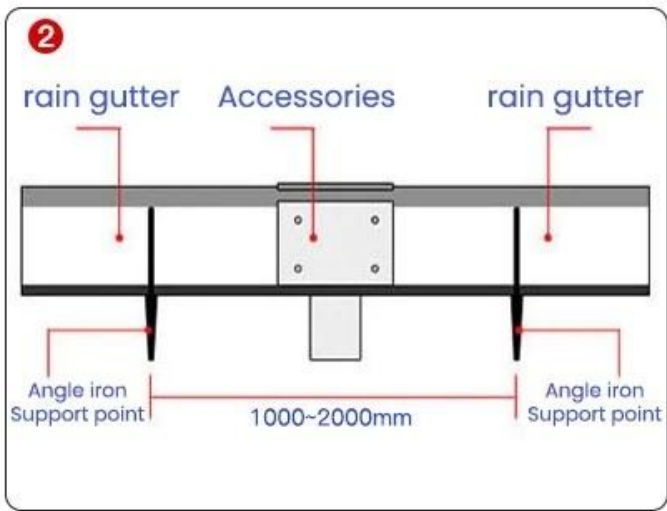

Trust comes from quality

INSTALLATION INSTRUCTIONS

1. 1. 2. 3. 4. 5. 6. 7. 8. 9. 10. 11. 12. 13. 14. 15. 16. 17. 18. 19. 20. 21. 22. 23. 24. 25. 26. 27. 28. 29. 30. 31. 32. 33. 34. 35. 36. 37. 38. 39. 40. 41. 42. 43. 44. 45. 46. 47. 48. 49. 50. 51. 52. 53. 54. 55. 56. 57. 58. 59. 60. 61. 62. 63. 64. 65. 66. 67. 68. 69. 70. 71. 72. 73. 74. 75. 76. 77. 78. 79. 80. 81. 82. 83. 84. 85. 86. 87. 88. 89. 90. 91. 92. 93. 94. 95. 96. 97. 98. 99. 100. 101. 102. 103. 104. 105. 106. 107. 108. 109. 110. 111. 112. 113. 114. 115. 116. 117. 118. 119. 120. 121. 122. 123. 124. 125. 126. 127. 128. 129. 130. 131. 132. 133. 134. 135. 136. 137. 138. 139. 140. 141. 142. 143. 144. 145. 146. 147. 148. 149. 150. 151. 152. 153. 154. 155. 156. 157. 158. 159. 160. 161. 162. 163. 164. 165. 166. 167. 168. 169. 170. 171. 172. 173. 174. 175. 176. 177. 178. 179. 180. 181. 182. 183. 184. 185. 186. 187. 188. 189. 190. 191. 192. 193. 194. 195. 196. 197. 198. 199. 200. 201. 202. 203. 204. 205. 206. 207. 208. 209. 210. 211. 212. 213. 214. 215. 216. 217. 218. 219. 220. 221. 222. 223. 224. 225. 226. 227. 228. 229. 230. 231. 232. 233. 234. 235. 236. 237. 238. 239. 240. 241. 242. 243. 244. 245. 246. 247. 248. 249. 250. 251. 252. 253. 254. 255. 256. 257. 258. 259. 260. 261. 262. 263. 264. 265. 266. 267. 268. 269. 270. 271. 272. 273. 274. 275. 276. 277. 278. 279. 280. 281. 282. 283. 284. 285. 286. 287. 288. 289. 290. 291. 292. 293. 294. 295. 296. 297. 298. 299. 300. 301. 302. 303. 304. 305. 306. 307. 308. 309. 310. 311. 312. 313. 314. 315. 316. 317. 318. 319. 320. 321. 322. 323. 324. 325. 326. 327. 328. 329. 330. 331. 332. 333. 334. 335. 336. 337. 338. 339. 340. 341. 342. 343. 344. 345. 346. 347. 348. 349. 350. 351. 352. 353. 354. 355. 356. 357. 358. 359. 360. 361. 362. 363. 364. 365. 366. 367. 368. 369. 370. 371. 372. 373. 374. 375. 376. 377. 378. 379. 380. 381. 382. 383. 384. 385. 386. 387. 388. 389. 390. 391. 392. 393. 394. 395. 396. 397. 398. 399. 400. 401. 402. 403. 404. 405. 406. 407. 408. 409. 410. 411. 412. 413. 414. 415. 416. 417. 418. 419. 420. 421. 422. 423. 424. 425. 426. 427. 428. 429. 430. 431. 432. 433. 434. 435. 436. 437. 438. 439. 440. 441. 442. 443. 444. 445. 446. 447. 448. 449. 450. 451. 452. 453. 454. 455. 456. 457. 458. 459. 460. 461. 462. 463. 464. 465. 466. 467. 468. 469. 470. 471. 472. 473. 474. 475. 476. 477. 478. 479. 480. 481. 482. 483. 484. 485. 486. 487. 488. 489. 490. 491. 492. 493. 494. 495. 496. 497. 498. 499. 500. 501. 502. 503. 504. 505. 506. 507. 508. 509. 510. 511. 512. 513. 514. 515. 516. 517. 518. 519. 520. 521. 522. 523. 524. 525. 526. 527. 528. 529. 530. 531. 532. 533. 534. 535. 536. 537. 538. 539. 540. 541. 542. 543. 544. 545. 546. 547. 548. 549. 550. 551. 552. 553. 554. 555. 556. 557. 558. 559. 560. 561. 562. 563. 564. 565. 566. 567. 568. 569. 570. 571. 572. 573. 574. 575. 576. 577. 578. 579. 580. 581. 582. 583. 584. 585. 586. 587. 588. 589. 590. 591. 592. 593. 594. 595. 596. 597. 598. 599. 600. 601. 602. 603. 604. 605. 606. 607. 608. 609. 610. 611. 612. 613. 614. 615. 616. 617. 618. 619. 620. 621. 622. 623. 624. 625. 626. 627. 628. 629. 630. 631. 632. 633. 634. 635. 636. 637. 638. 639. 640. 641. 642. 643. 644. 645. 646. 647. 648. 649. 650. 651. 652. 653. 654. 655. 656. 657. 658. 659. 660. 661. 662. 663. 664. 665. 666. 667. 668. 669. 670. 671. 672. 673. 674. 675. 676. 677. 678. 679. 680. 681. 682. 683. 684. 685. 686. 687. 688. 689. 690. 691. 692. 693. 694. 695. 696. 697. 698. 699. 700. 701. 702. 703. 704. 705. 706. 707. 708. 709. 710. 711. 712. 713. 714. 715. 716. 717. 718. 719. 720. 721. 722. 723. 724. 725. 726. 727. 728. 729. 730. 731. 732. 733. 734. 735. 736. 737. 738. 739. 740. 741. 742. 743. 744. 745. 746. 747. 748. 749. 750. 751. 752. 753. 754. 755. 756. 757. 758. 759. 760. 761. 762. 763. 764. 765. 766. 767. 768. 769. 770. 771. 772. 773. 774. 775. 776. 777. 778. 779. 780. 781. 782. 783. 784. 785. 786. 787. 788. 789. 790. 791. 792. 793. 794. 795. 796. 797. 798. 799. 800. 801. 802. 803. 804. 805. 806. 807. 808. 809. 810. 811. 812. 813. 814. 815. 816. 817. 818. 819. 820. 821. 822. 823. 824. 825. 826. 827. 828. 829. 830. 831. 832. 833. 834. 835. 836. 837. 838. 839. 840. 841. 842. 843. 844. 845. 846. 847. 848. 849. 850. 851. 852. 853. 854. 855. 856. 857. 858. 859. 860. 861. 862. 863. 864. 865. 866. 867. 868. 869. 870. 871. 872. 873. 874. 875. 876. 877. 878. 879. 880. 881. 882. 883. 884. 885. 886. 887. 888. 889. 890. 891. 892. 893. 894. 895. 896. 897. 898. 899. 900. 901. 902. 903. 904. 905. 906. 907. 908. 909. 910. 911. 912. 913. 914. 915. 916. 917. 918. 919. 920. 921. 922. 923. 924. 925. 926. 927. 928. 929. 930. 931. 932. 933. 934. 935. 936. 937. 938. 939. 940. 941. 942. 943. 944. 945. 946. 947. 948. 949. 950. 951. 952. 953. 954. 955. 956. 957. 958. 959. 960. 961. 962. 963. 964. 965. 966. 967. 968. 969. 970. 971. 972. 973. 974. 975. 976. 977. 978. 979. 980. 981. 982. 983. 984. 985. 986. 987. 988. 989. 990. 991. 992. 993. 994. 995. 996. 997. 998. 999. 1000.