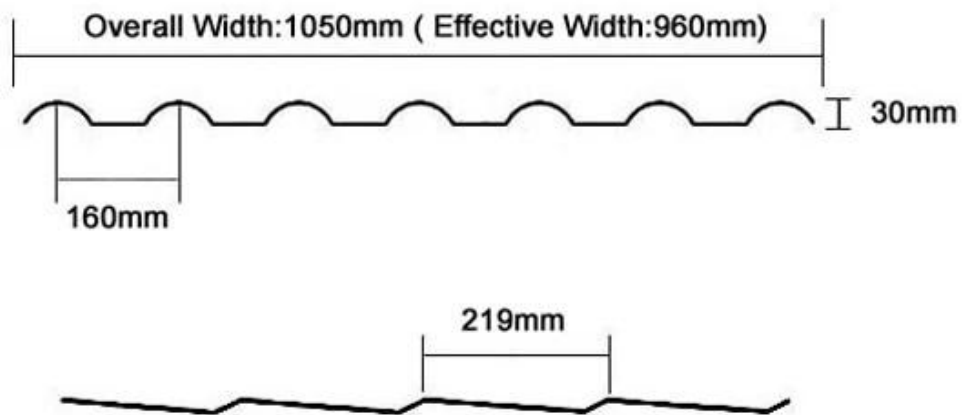

4. لتحقيق طول الأعراف قطع. بعد خارج الاصطناعي.

Purplish Red

Brick Red

Sky Blue

Black

Dark Green

Product name		ASA Synthetic Resin Roof Tile			
Material		ASA(Acrylonitrile Styrene acrylate copolymer)+PVC(Polyvinyl chloride)			
Type		Spanish Style			
Overall Width		1050mm			
Effective Width		960mm			
Thickness		2.3mm—3.0mm			
Length		Customized(According to the size of container)			
Color		Customized			
Purlin Spacing		660mm			
Thickness		2.3mm	2.5mm	2.8mm	3.0mm
Weight (kg/SQM)		4.6	5.0	5.6	6.0
Container Load capacity	20 GP (21 Tons)	4500	4200	3750	3500
	40 GP (26 Tons)	5600	5200	4600	4300
Feature		1.Excellent Anti-corrosion Performance 2.Good Waterproof Performance 3.Fire Resistance 4.Heat insulation 5.Sound insulation 6.Weather fastness,ageing resistance			
Package		Nude or standard export package			