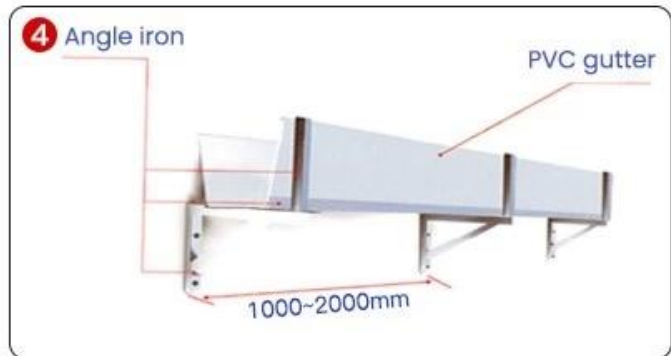

GLASS GLUE PORTABLE INSTALLATION

Quick installation in 2 minutes
Compared with traditional fixed rivets,
it saves time, effort and worry

Trust comes from quality

INSTALLATION INSTRUCTIONS

1. 1. 2. 3. 4. 5.