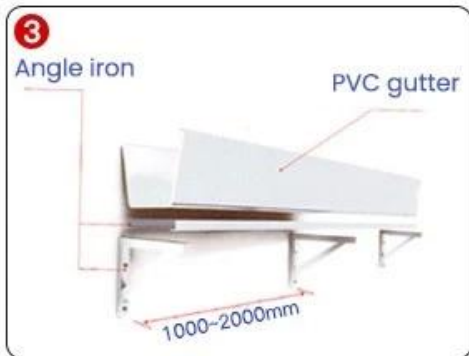

GLASS GLUE PORTABLE INSTALLATION

Quick installation in 2 minutes
Compared with traditional fixed rivets,
it saves time, effort and worry

Trust comes from quality

INSTALLATION INSTRUCTIONS

1. 1. 2. 3. 4. 5.