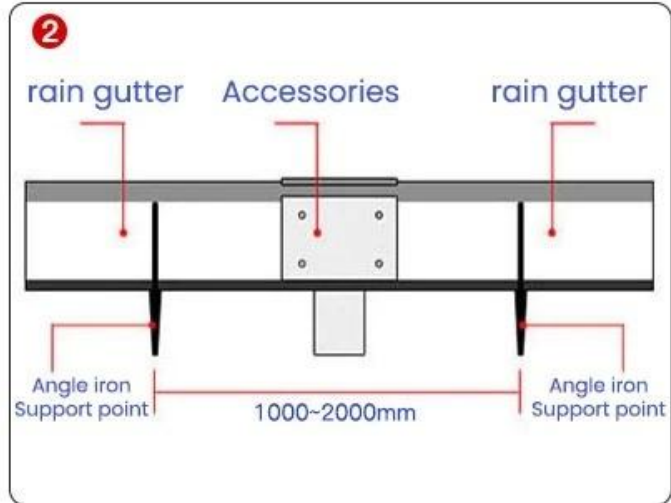

Drop outlet

Drain end cap

Advantage

IT'S ALL RAIN GUTTERS, WHY ARE WE MORE PROFESSIONAL?

PRODUCT COMPARISON

ZHONGXINGCHENG RAIN GUTTERS

OTHER PEOPLE'S FACTORY GUTTER RAIN GUTTER

Standard 2.5,
maximum thickness 4.5

GLASS GLUE PORTABLE INSTALLATION

Quick installation in 2 minutes
Compared with traditional fixed rivets,
it saves time, effort and worry

Trust comes from quality

INSTALLATION INSTRUCTIONS

1. 1. 2. 3. 4. 5.