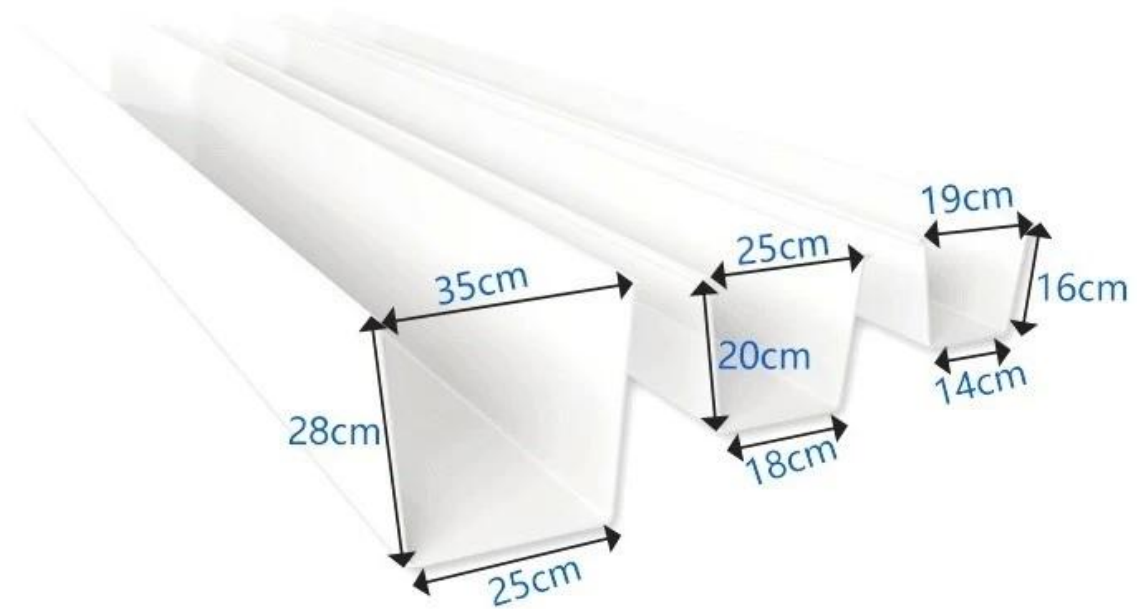

Trust comes from quality

Product Information

*Dimensions are approximate and may vary slightly due to manufacturing tolerances.

Product Name	Dimensions (cm)	Material
Model A	Top: 16, Bottom: 14, Height: 2.5	Aluminum
Model B	Top: 19, Bottom: 18, Height: 2.8	Aluminum
Model C	Top: 20, Bottom: 25, Height: 3.8	Aluminum
Model D	Top: 28, Bottom: 25, Height: 3.8	Aluminum

For more information, please visit our website at www.example.com.

Accessories