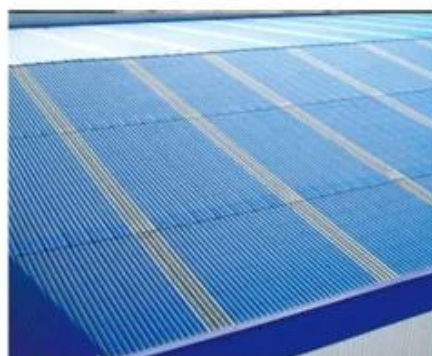

Our Factory

Zhongxingcheng New Material Co., Ltd. tọa lạc tại thành phố Phật Sơn, quận Nam Hải Trung Quốc là nhà sản xuất chuyên sản xuất gạch nhựa tổng hợp ASA, gạch composite chống ăn mòn APVC, gạch chống ăn