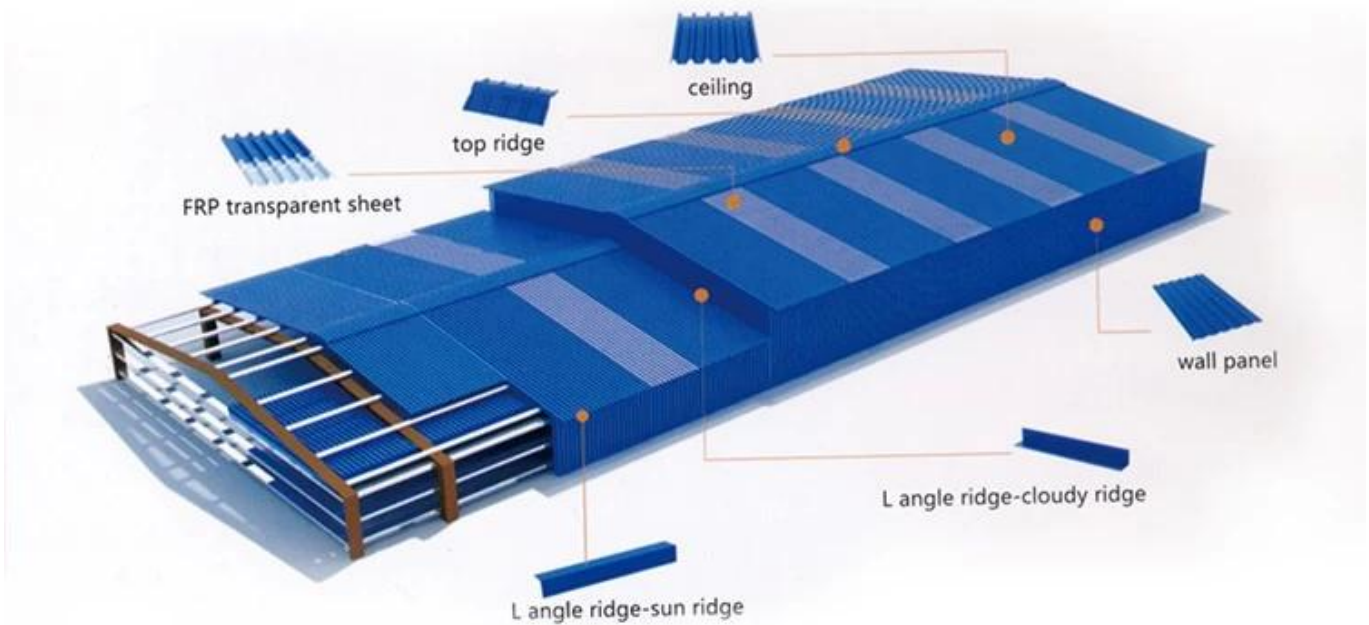

# Accessories and Installation Diagram

\*pvc plastic waterproof cap, used with self-tapping screws to fix the tile on the skeleton