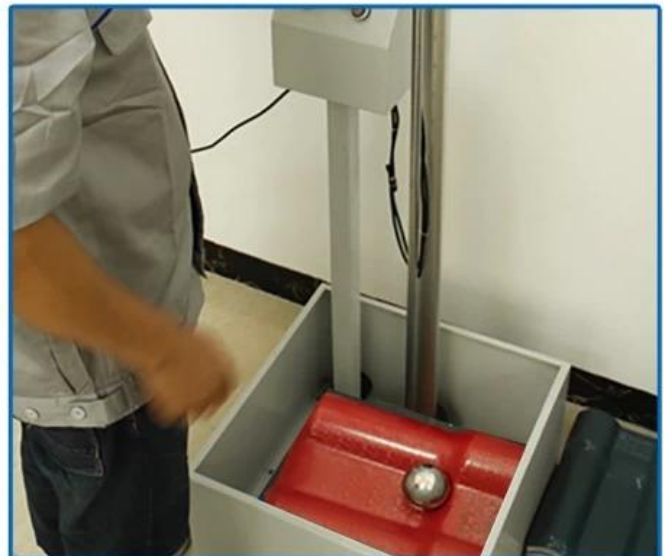

lavabo, PVC levha, Şeffaf üretiminde uzmanlaşmış bir üreticidir. FRP Çatı Sayfası, PVC, PC şeffaf kiremit.

Quality inspection instruments strictly control the quality

Each batch of products has undergone rigorous testing.

Gravity testing

Hardness testing

Tensile force testing

Impact resistance testing

Factory display

In-stock inventory

Own production line

Own production line