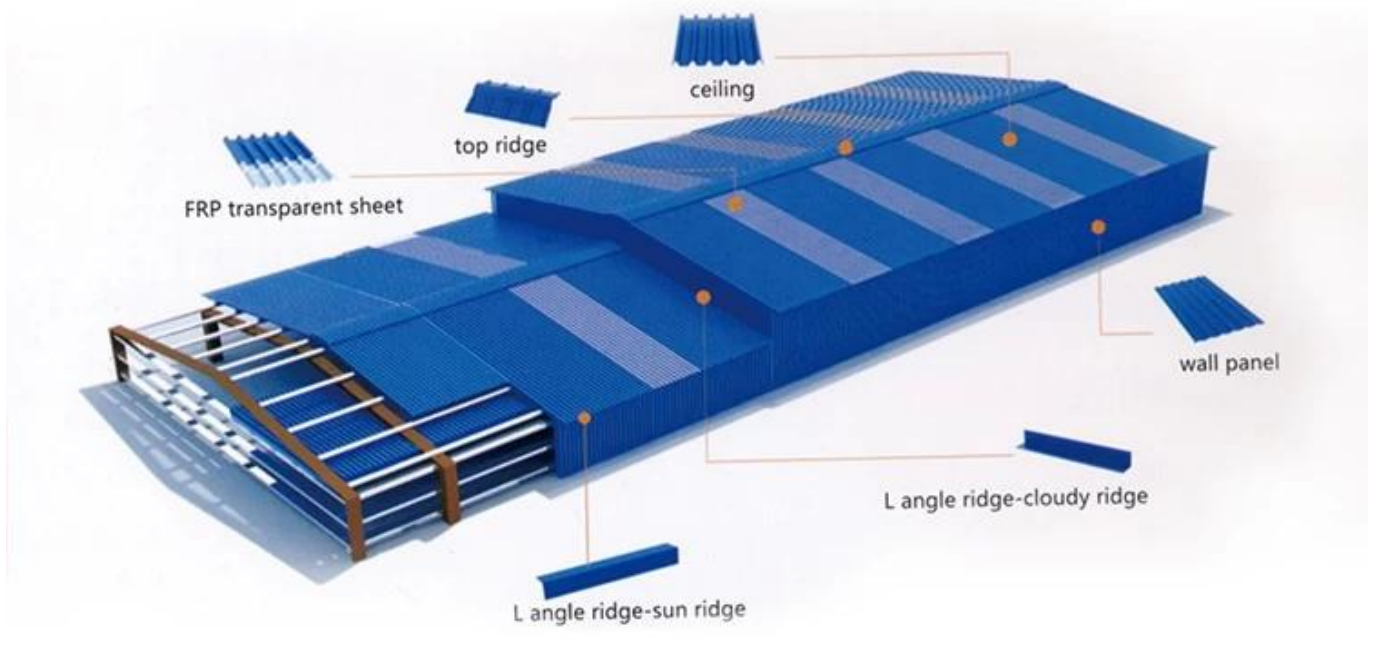

A variety of colors, optional to build different architectural styles

More colors can be customized

<Mlight yellow>

<dark blue>

<grass green>

<Beige>

Accessories and Installation Diagram

*pvc plastic waterproof cap, used with self-tapping screws to fix the tile on the skeleton