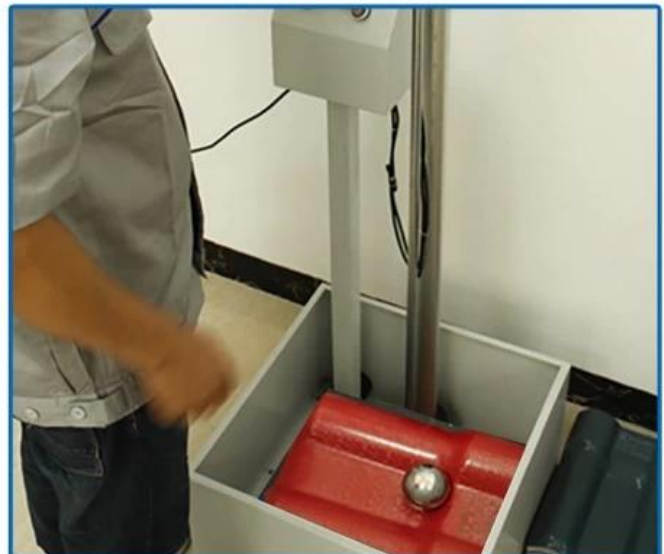

PVC levha, Şeffaf üretiminde uzmanlaşmış bir üreticidir. FRP Çatı Sayfası, PVC, PC şeffaf kiremit.

Quality inspection instruments strictly control the quality

Each batch of products has undergone rigorous testing.

Gravity testing

Hardness testing

Tensile force testing

Impact resistance testing

Factory display

In-stock inventory

Own production line

Own production line