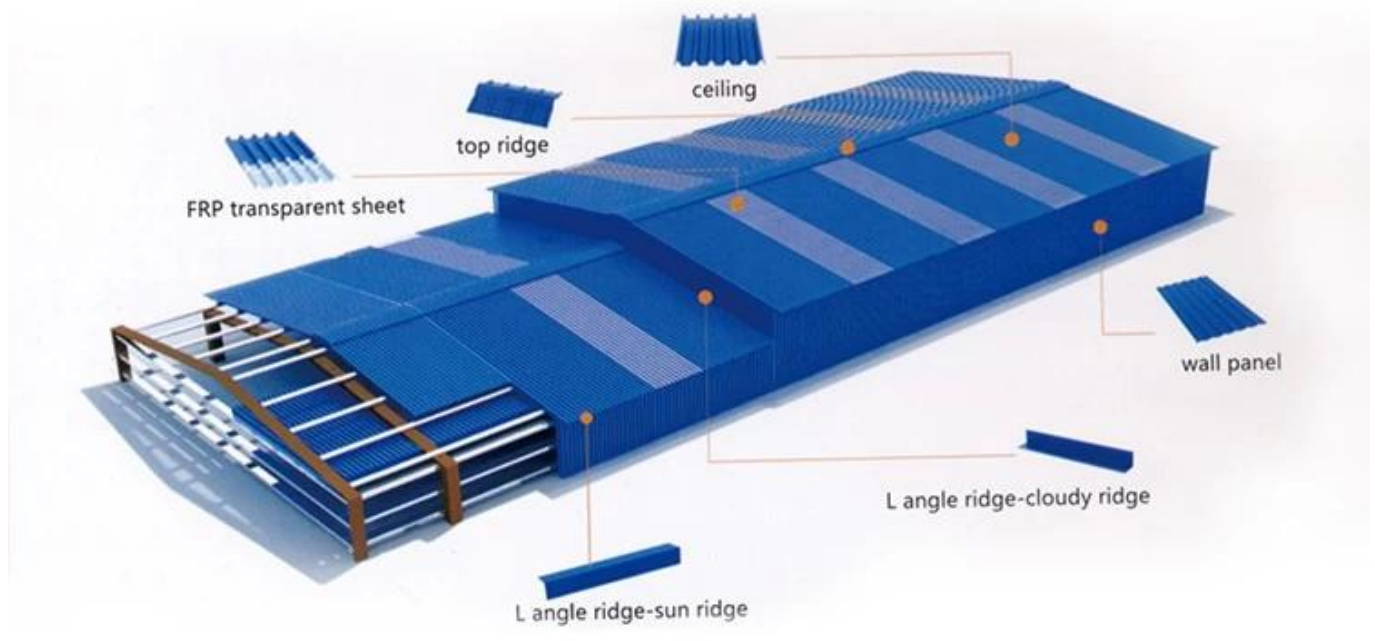

A variety of colors, optional to build different architectural styles

More colors can be customized

<Mlight yellow>

<dark blue>

<grass green>

<Beige>

Accessories and Installation Diagram

*pvc plastic waterproof cap, used with self-tapping screws to fix the tile on the skeleton

PVC levha, Şeffaf üretiminde uzmanlaşmış bir üreticidir. FRP Çatı Sayfası, PVC, PC şeffaf kiremit.

Quality inspection instruments strictly control the quality

Each batch of products has undergone rigorous testing.