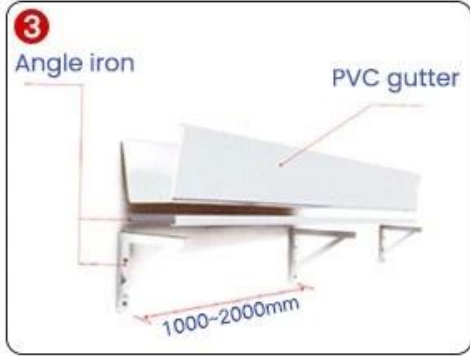

Trust comes from quality

INSTALLATION INSTRUCTIONS

1. Yağmur oluğunu monte ederken, alt destek çerçevesi çelik çerçeveden yapılmalı ve malzeme yeterince sağlam olmalıdır. Alt çerçeve düz bir çizgide olmalı ve 1,5-1,8 metrede bir destek yeri bulunmalıdır. Yağmur oluğunun iki tarafı demir çerçevelerle korunmalıdır.

2. Yağmur oluğu bağlantı parçasının veya bağlantı portunun iki ucu sırasıyla destek braketi ile desteklenmelidir.

3. Yağmur oluğunun hiçbir yerinde izinsiz drenaj için delik açmayın. Bu, yağmur oluğunun hizmet ömrünü etkileyecektir ve iniş borusuna bağlanmak için özel drenaj armatürleri ve su boruları gerekir.

4. Kurulum sırasında önceden delinmeli ve açılan deliğin çapı, termal genişleme ve büzülme için ayrılan vidanın çapından %50 daha büyük olmalıdır.

5. Dış sıcaklık büyük ölçüde değişir. Isıl genişleme ve büzülme için oluğun tamamının montajının 18 metreyi geçmemesi tavsiye edilir. Eğer aşılabarsa segman tesisatı ve segman drenajı yapılmalıdır.