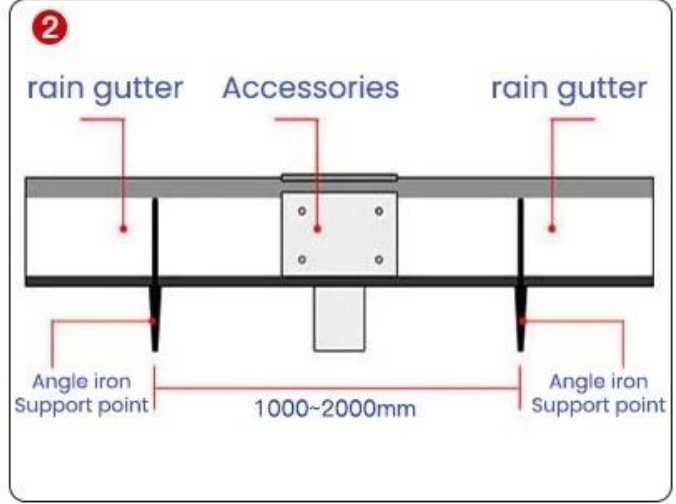

Trust comes from quality

INSTALLATION INSTRUCTIONS

1. Yağmur oluğunu monte ederken, alt destek çerçevesi çelik çerçeveden yapılmalı ve malzeme yeterince sağlam olmalıdır. Alt çerçeve düz bir çizgide olmalı ve 1,5-1,8 metrede bir destek yeri bulunmalıdır. Yağmur oluğunun iki tarafı demir çerçevelerle korunmalıdır.

2. Yağmur oluğu bağlantı parçasının veya bağlantı portunun iki ucu sırasıyla destek braketi ile desteklenmelidir.

3. Yağmur oluğunun hiçbir yerinde izinsiz drenaj için delik açmayın. Bu, yağmur oluğunun hizmet ömrünü etkileyecektir ve iniş borusuna bağlanmak için özel drenaj armatürleri ve su boruları gerekir.

4. Kurulum sırasında önceden delinmeli ve açılan deliğin çapı, termal genişleme ve büzülme için ayrılan vidanın çapından %50 daha büyük olmalıdır.

5. Dış sıcaklık büyük ölçüde değişir. Isıl genişleme ve büzülme için oluğun tamamının montajının 18 metreyi geçmemesi tavsiye edilir. Eğer aşılabarsa segman tesisatı ve segman drenajı yapılmalıdır.