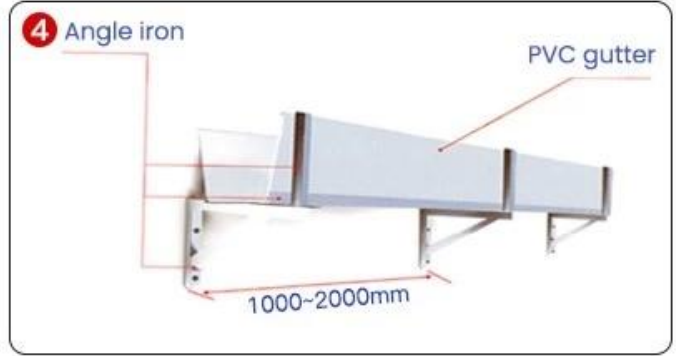

Trust comes from quality

INSTALLATION INSTRUCTIONS

1. Yağmur oluğunu monte ederken, alt destek çerçevesi çelik çerçeveden yapılmalı ve malzeme yeterince sağlam olmalıdır. Alt çerçeve düz bir çizgide olmalı ve 1,5-1,8 metrede bir destek yeri bulunmalıdır. Yağmur oluğunun iki tarafı demir çerçevelerle korunmalıdır.

2. Yağmur oluğu bağlantı parçasının veya bağlantı portunun iki ucu sırasıyla destek braketi ile desteklenmelidir.

3. Yağmur oluğunun hiçbir yerinde izinsiz drenaj için delik açmayın. Bu, yağmur oluğunun hizmet ömrünü etkileyecektir ve iniş borusuna bağlanmak için özel drenaj armatürleri ve su boruları gerekir.

4. Kurulum sırasında önceden delinmeli ve açılan deliğin çapı, termal genişleme ve büzülme için ayrılan vidanın çapından %50 daha büyük olmalıdır.

5. Dış sıcaklık büyük ölçüde değişir. Isıl genişleme ve büzülme için oluğun tamamının montajının 18 metreyi geçmemesi tavsiye edilir. Eğer aşılabarsa segman tesisatı ve segman drenajı yapılmalıdır.