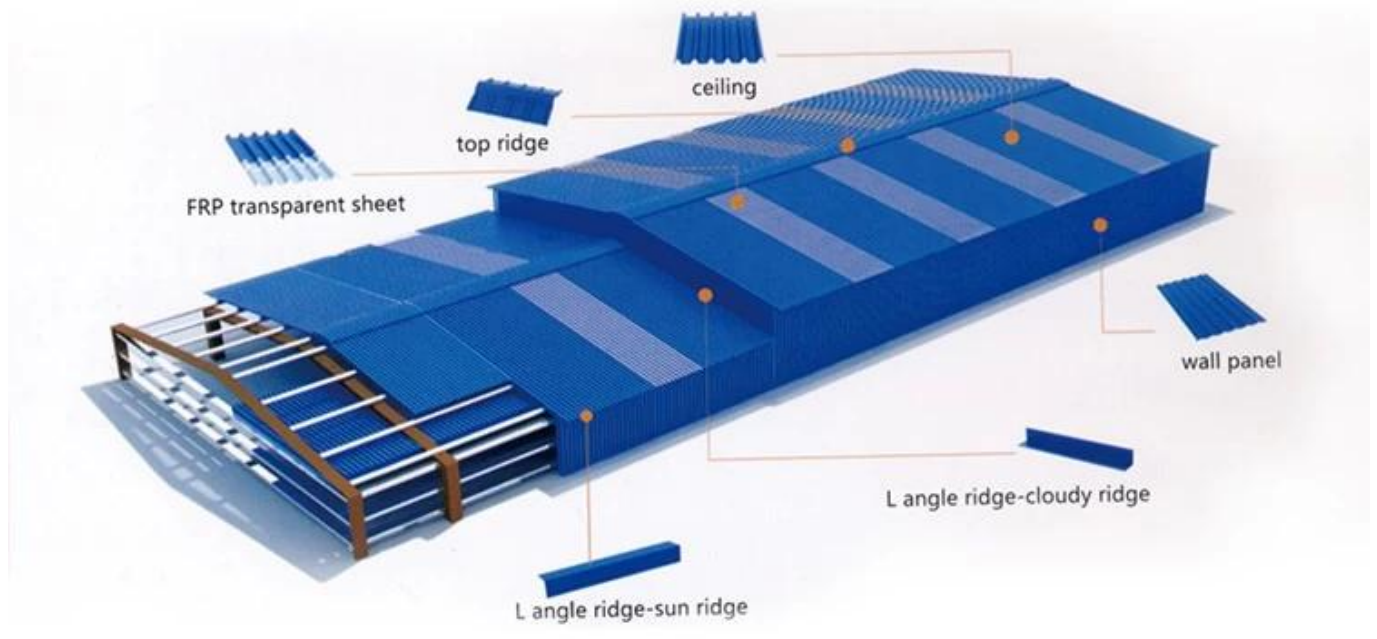

# Accessories and Installation Diagram

\*pvc plastic waterproof cap, used with self-tapping screws to fix the tile on the skeleton