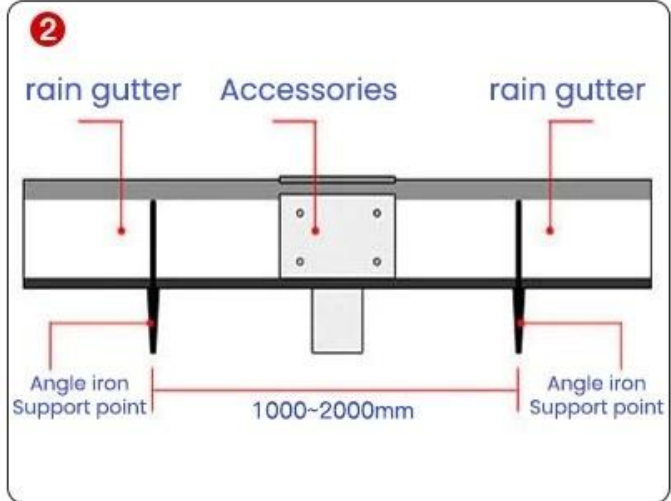

所有尺寸均以实际产品为准，如有误差，恕不另行通知。

Accessories

Trust comes from quality

RAIN GUTTER ACCESSORIES

Complete accessories, selected quality

Joiner

End cap

90° angle

Drop outlet

Drain end cap

Advantage

IT'S ALL RAIN GUTTERS, WHY ARE WE MORE PROFESSIONAL?

PRODUCT COMPARISON

ZHONGXINGCHENG RAIN GUTTERS

OTHER PEOPLE'S FACTORY GUTTER RAIN GUTTER

Standard 2.5,
maximum thickness 4.5

GLASS GLUE PORTABLE INSTALLATION

Quick installation in 2 minutes
Compared with traditional fixed rivets,
it saves time, effort and worry

Trust comes from quality

INSTALLATION INSTRUCTIONS

1. 安裝前請先檢查屋頂是否平整，若有凹凸不平之處，應先進行修補。安裝時，請將落水管安裝在屋頂最低處，且落水管與屋頂的距離應保持 1.5-1.8 公尺。落水管與屋頂的距離應保持 2 公尺。