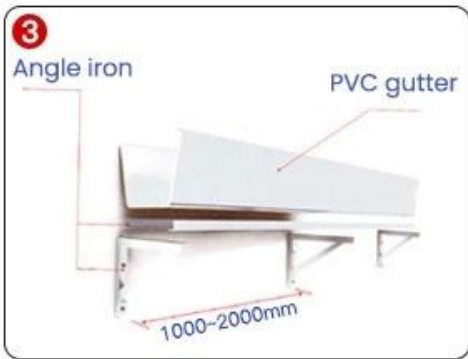

Trust comes from quality

INSTALLATION INSTRUCTIONS

1. 安裝前請先檢查屋頂是否平整，若有凹凸不平之處，應先進行修補。安裝時，請將落水管安裝在屋頂最低處，且落水管與屋頂的距離應保持 1.5-1.8 公尺。落水管與屋頂的距離應保持 2 公尺。

2. 安裝時，請將落水管安裝在屋頂最低處，且落水管與屋頂的距離應保持 1.5-1.8 公尺。

3. 安裝時，請將落水管安裝在屋頂最低處，且落水管與屋頂的距離應保持 1.5-1.8 公尺。落水管與屋頂的距離應保持 2 公尺。

4. 安裝時，請將落水管安裝在屋頂最低處，且落水管與屋頂的距離應保持 1.5-1.8 公尺。落水管與屋頂的距離應保持 2 公尺。落水管與屋頂的距離應保持 50%。

5. 安裝時，請將落水管安裝在屋頂最低處，且落水管與屋頂的距離應保持 1.5-1.8 公尺。落水管與屋頂的距離應保持 2 公尺。落水管與屋頂的距離應保持 50%。