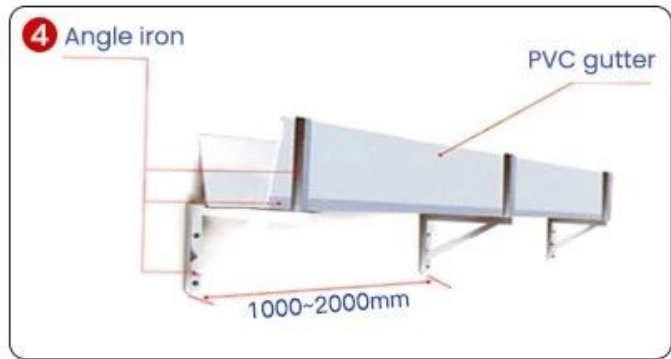

GLASS GLUE PORTABLE INSTALLATION

Quick installation in 2 minutes
Compared with traditional fixed rivets,
it saves time, effort and worry

Trust comes from quality

INSTALLATION INSTRUCTIONS

1. 安裝前請先檢查屋頂坡度，坡度應在 1.5-1.8% 之間，若坡度不足，請先進行屋頂坡度調整，否則會導致排水不良。