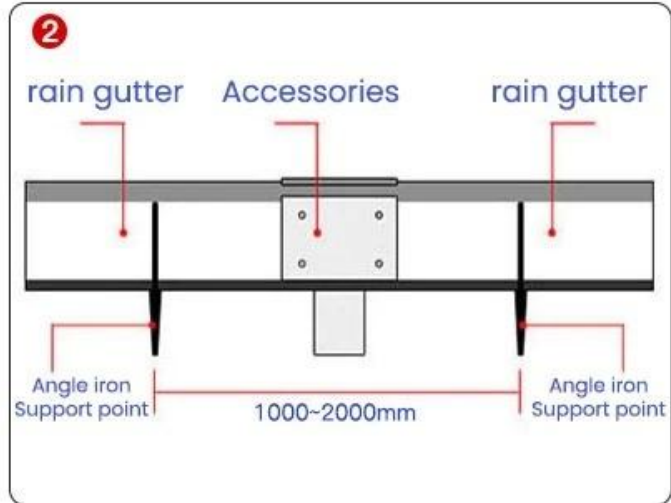

所有尺寸均以圖中所示為準，如有更改恕不另行通知。

Accessories

Trust comes from quality

RAIN GUTTER ACCESSORIES

Complete accessories, selected quality

Joiner

End cap

90° angle

Drop outlet

Drain end cap

Advantage

IT'S ALL RAIN GUTTERS, WHY ARE WE MORE PROFESSIONAL?

PRODUCT COMPARISON

ZHONGXINGCHENG RAIN GUTTERS

OTHER PEOPLE'S FACTORY GUTTER RAIN GUTTER

Standard 2.5,
maximum thickness 4.5

GLASS GLUE PORTABLE INSTALLATION

Quick installation in 2 minutes
Compared with traditional fixed rivets,
it saves time, effort and worry

Trust comes from quality

INSTALLATION INSTRUCTIONS

1. 安裝前請先檢查屋頂坡度，坡度應在 1.5-1.8% 之間，若坡度不足，請先進行屋頂坡度調整，否則會導致排水不良。