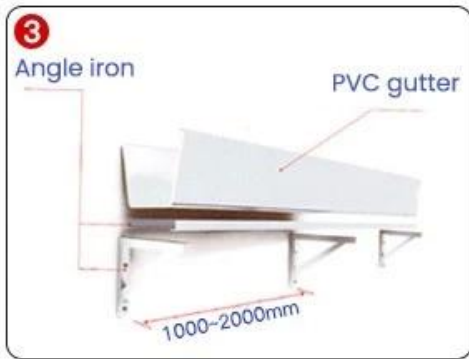

GLASS GLUE PORTABLE INSTALLATION

Quick installation in 2 minutes
Compared with traditional fixed rivets,
it saves time, effort and worry

Trust comes from quality

INSTALLATION INSTRUCTIONS

1. 安裝前請先檢查屋頂坡度，坡度應在 1.5-1.8% 之間，若坡度不足，請先進行屋頂坡度調整，否則會導致排水不良。