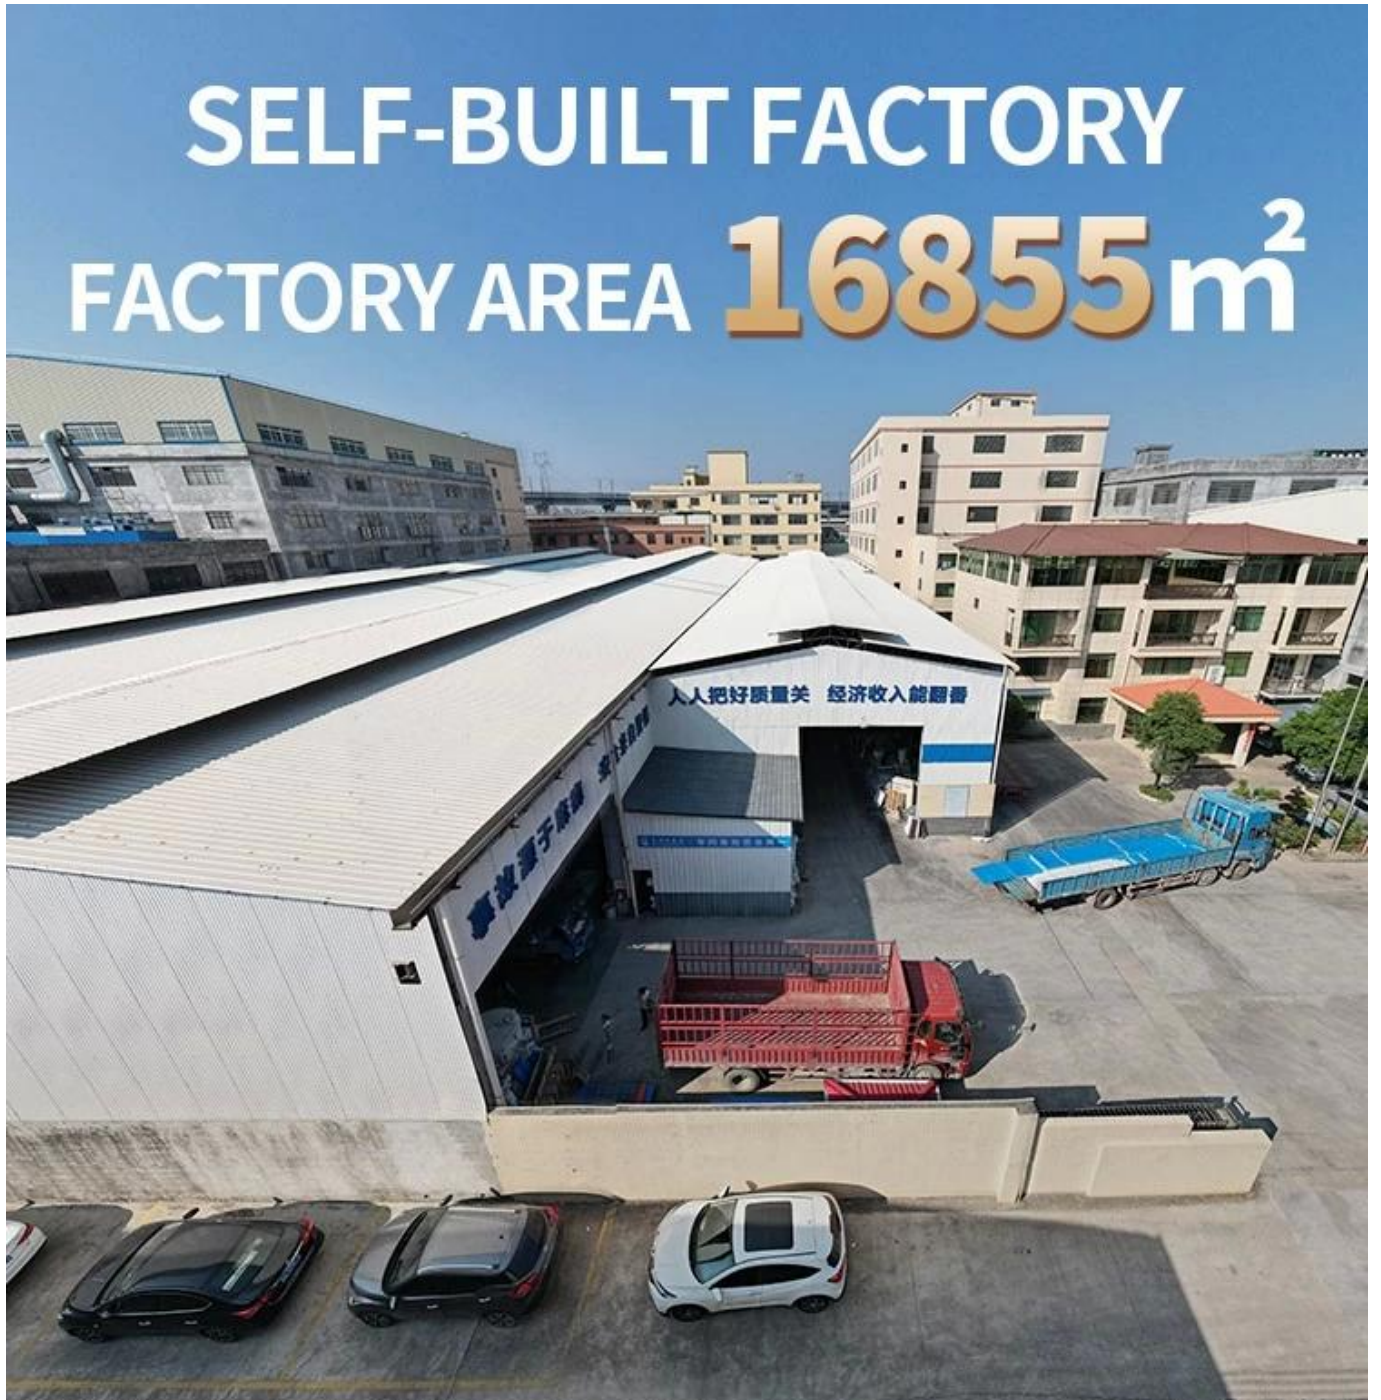

# 15 YEARS RESIN ROOF TILE MANUFACTURER

ANNUAL OUTPUT **5913000 m<sup>2</sup>**