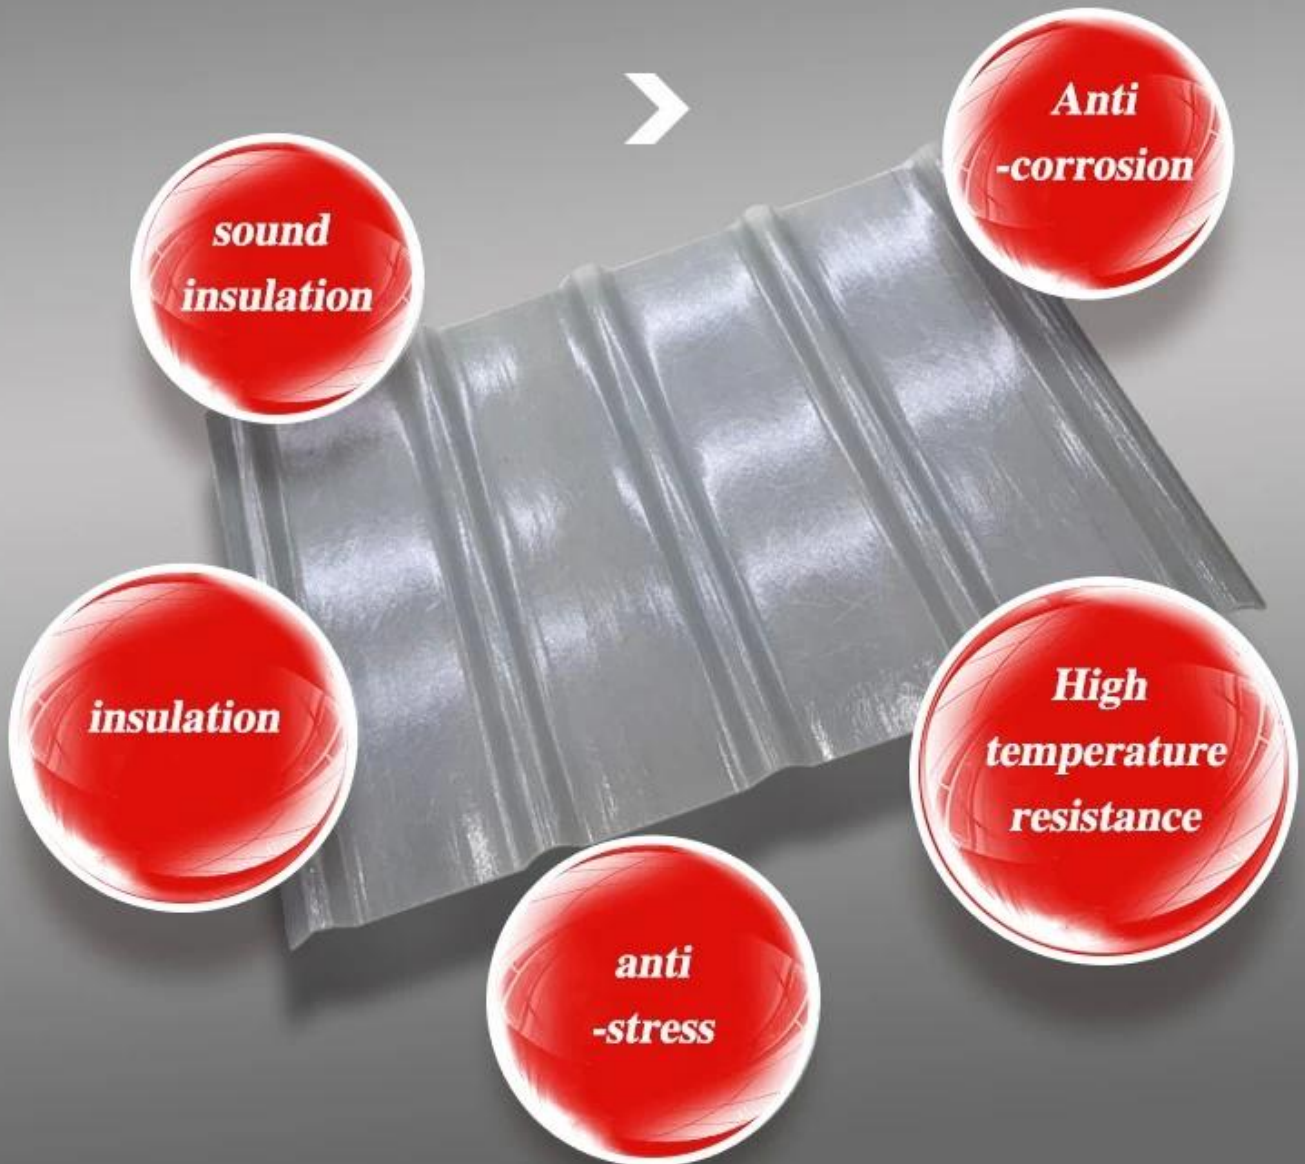

SIX REASONS TO CHOOSE US

“

Iron tiles can be directly covered

*sound
insulation*

*Anti
-corrosion*

insulation

*High
temperature
resistance*

*anti
-stress*