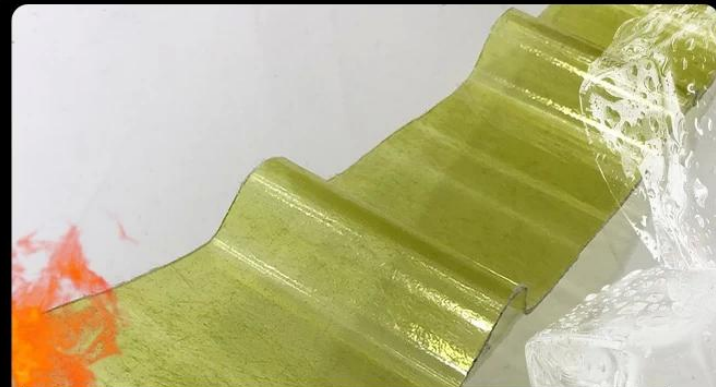

“ SIX PROPERTIES ”

Good quality and low price. Quality assurance, trustworthy

01 High temperature resistance, frost crack resistance

The product is a solid molecular material, and the operating temperature is -40°-120°