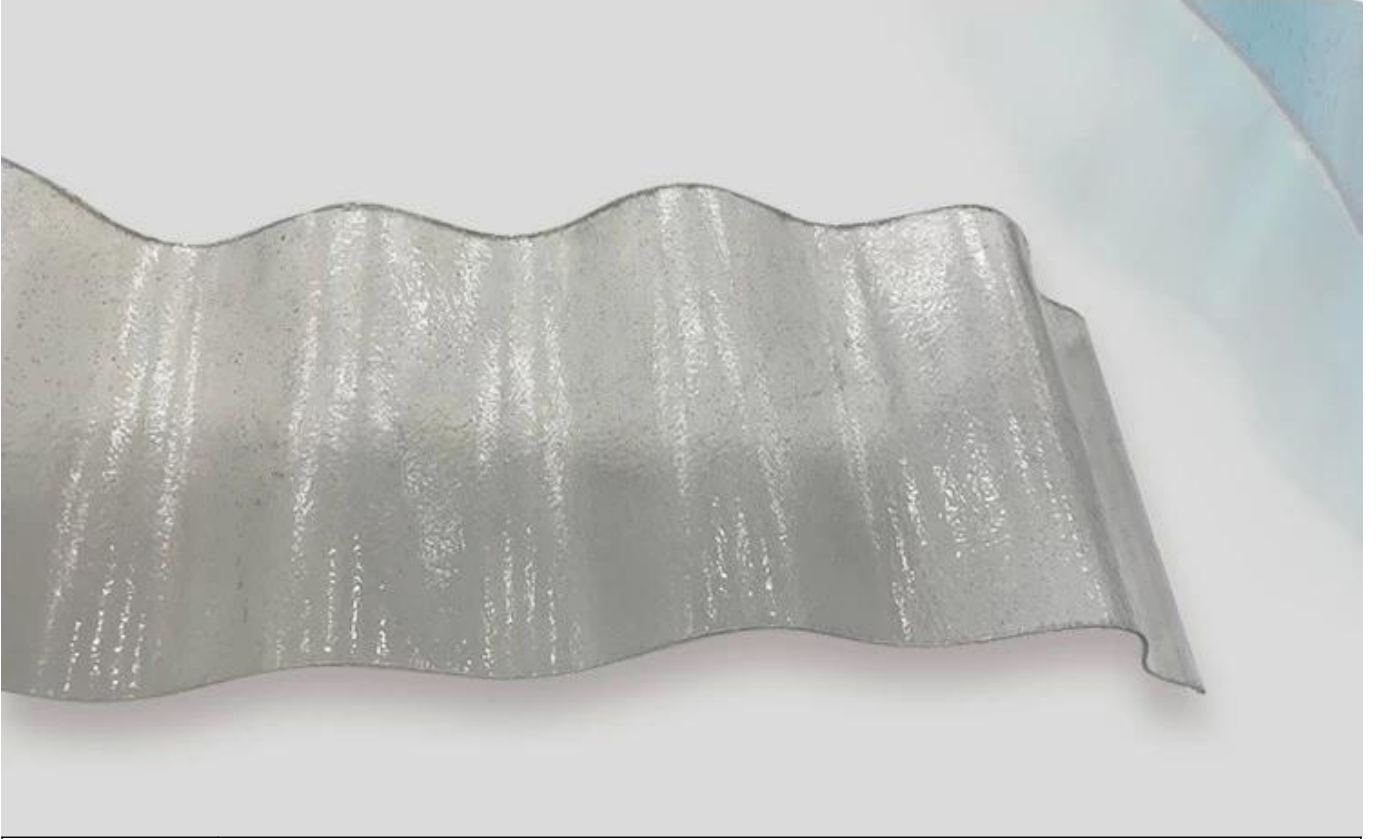

CUSTOMER CASE SHOW

Has more than ten years of production experience

厚度:	1.0 mm-2.8 mm
规格:	1130/ 930/ 900/ 840mm
表面:	拉丝/ 镜面
用途:	装饰/ 工业
产地:	中国
联系方式:	13800000000 0000 0000000000000000 000000 000000 0000000000000000 000000000000 000