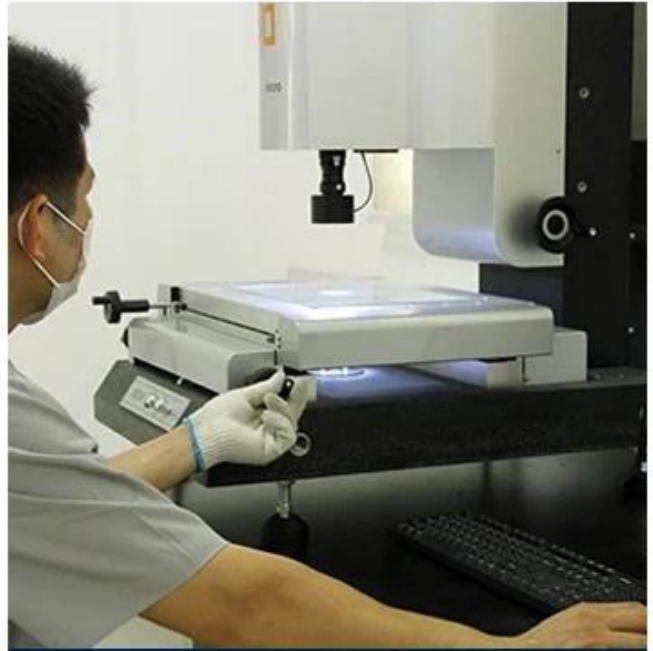

Zhongxingcheng New Material Co., Ltd. 专业生产各种规格ASA, APVC, PVC, FRP, PVC, PC

工厂地址：浙江省宁波市

HARDNESS TESTING

ASA SURFACE THICKNESS TEST

IMPACT RESISTANCE

TENSILE TEST

DELIVERY TIME 5 DAYS

**ABOUT 6000M2 PER CABINET
ABOUT 28M3**