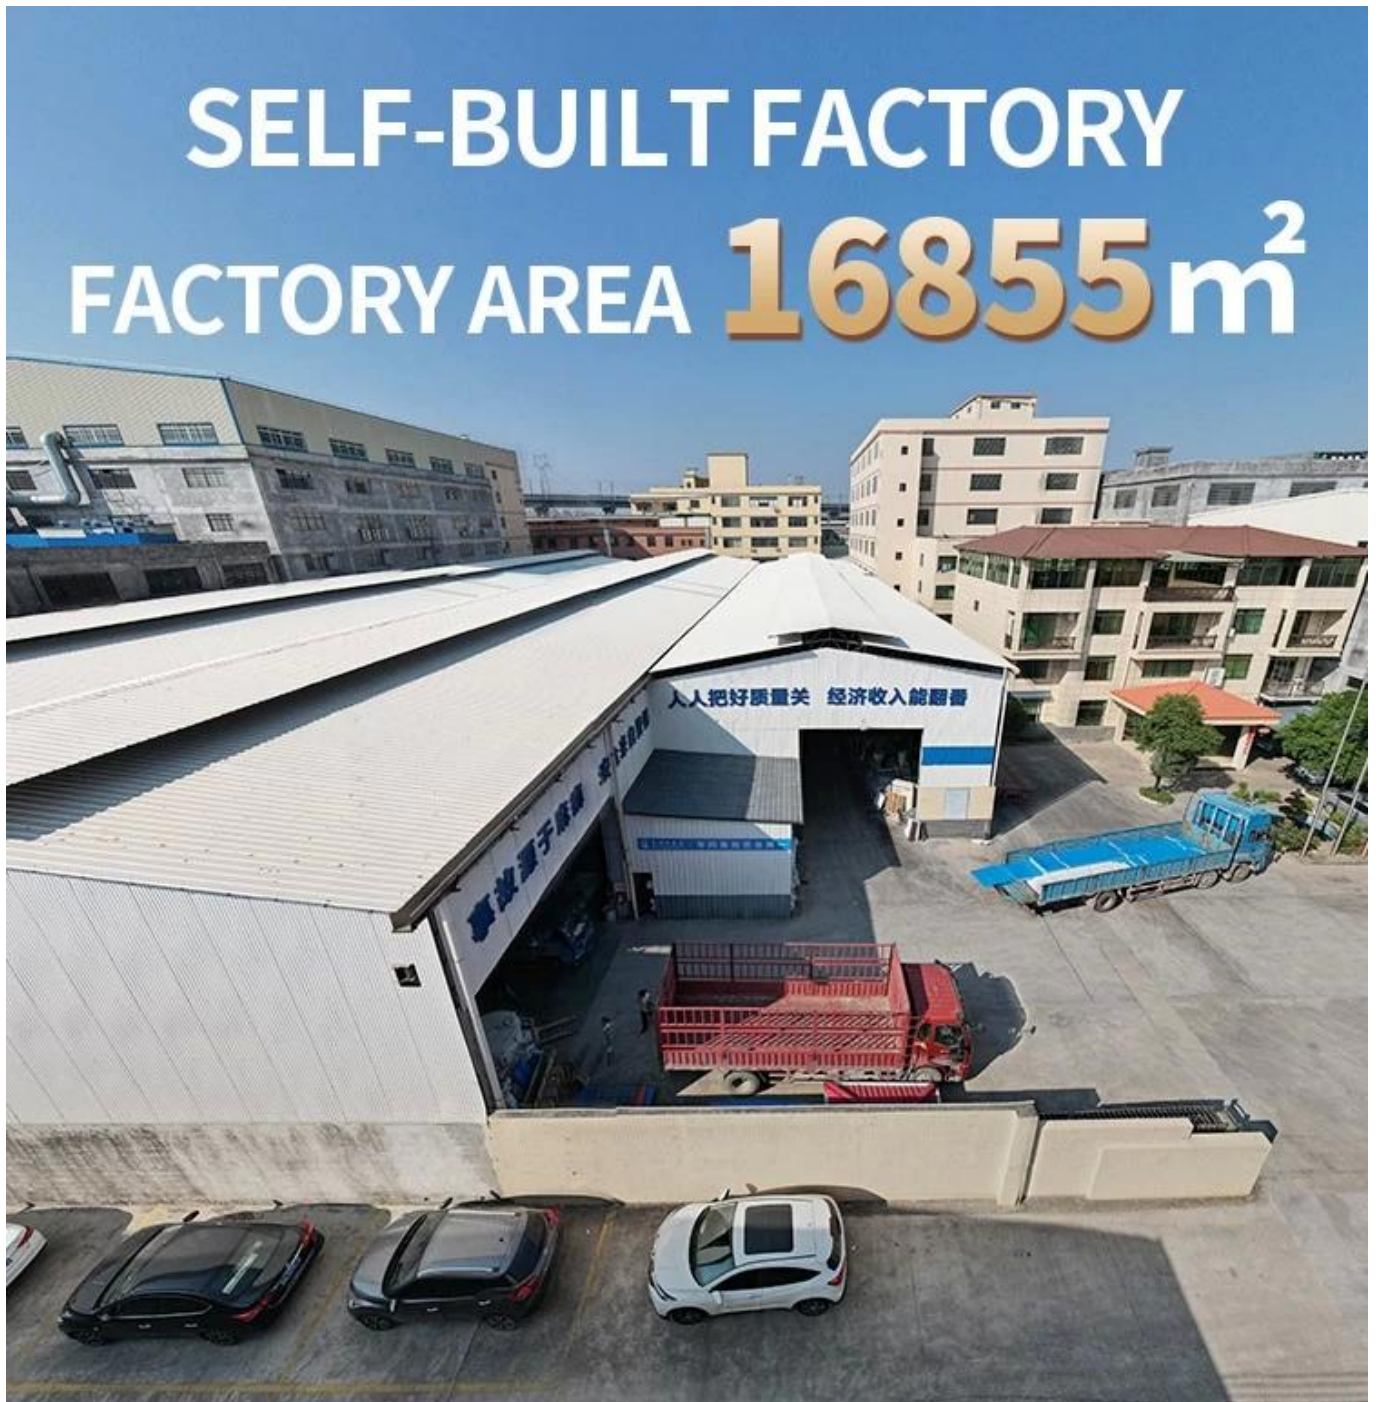

# 15 YEARS RESIN ROOF TILE MANUFACTURER

ANNUAL OUTPUT **5913000 m<sup>2</sup>**