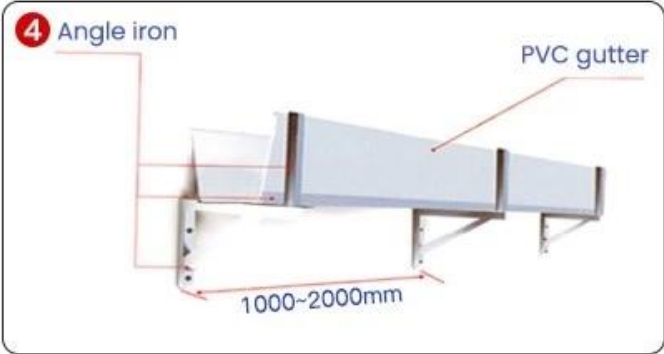

Trust comes from quality

INSTALLATION INSTRUCTIONS

1. 安裝前請先檢查所有零件是否齊全，並請將安裝位置之屋頂清理乾淨，確保屋頂坡度在 1.5-1.8 公分之間，以利排水。

2. 將 PVC 排水槽安裝在屋頂上，並用螺絲固定。

3. 安裝排水口，並確保排水口與屋頂坡度一致。

4. 安裝角鐵，並確保角鐵與屋頂坡度一致，且每隔 1000-2000mm 安裝一個。

5. 安裝完成後，請檢查排水槽是否安裝正確，並請定期檢查排水槽是否堵塞。