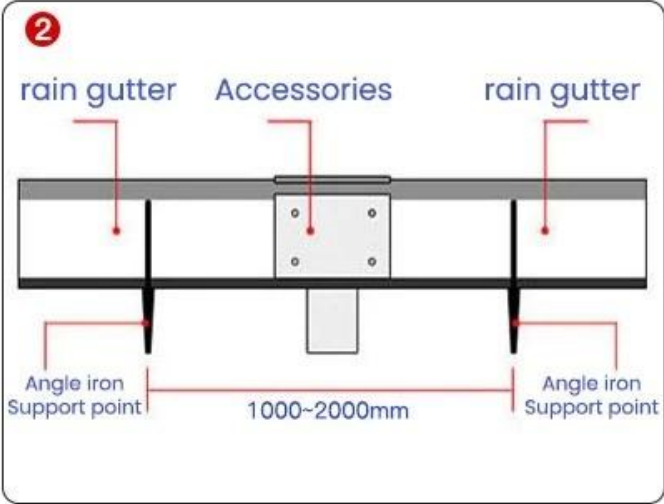

Trust comes from quality

INSTALLATION INSTRUCTIONS

1. 安裝前請先檢查所有零件是否齊全，並請將安裝位置之屋頂清理乾淨，確保屋頂坡度在 1.5-1.8 公分之間，以利排水。

2. 將 PVC 排水槽安裝在屋頂上，並用螺絲固定。

3. 安裝排水口，並確保排水口與屋頂坡度一致。

4. 安裝角鐵，並確保角鐵與屋頂坡度一致，且每隔 1000-2000mm 安裝一個。

5. 安裝完成後，請檢查排水槽是否安裝正確，並請定期檢查排水槽是否堵塞。