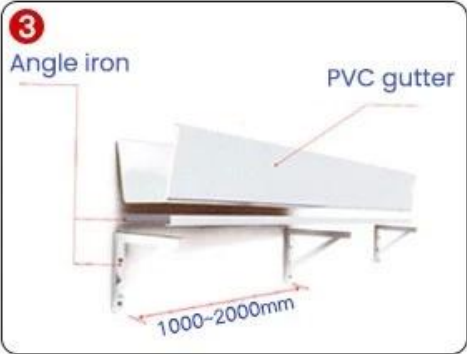

Trust comes from quality

INSTALLATION INSTRUCTIONS

1. 安裝前請先檢查所有零件是否齊全，並請將安裝位置之屋頂清理乾淨，確保屋頂坡度在 1.5-1.8 公分之間，以利排水。

2. 將 PVC 排水槽安裝在屋頂上，並用螺絲固定。

3. 安裝排水口，並確保排水口與屋頂坡度一致。

4. 安裝角鐵，並確保角鐵與屋頂坡度一致，且每隔 1000-2000mm 安裝一個。

5. 安裝完成後，請檢查排水槽是否安裝正確，並請定期檢查排水槽是否堵塞。