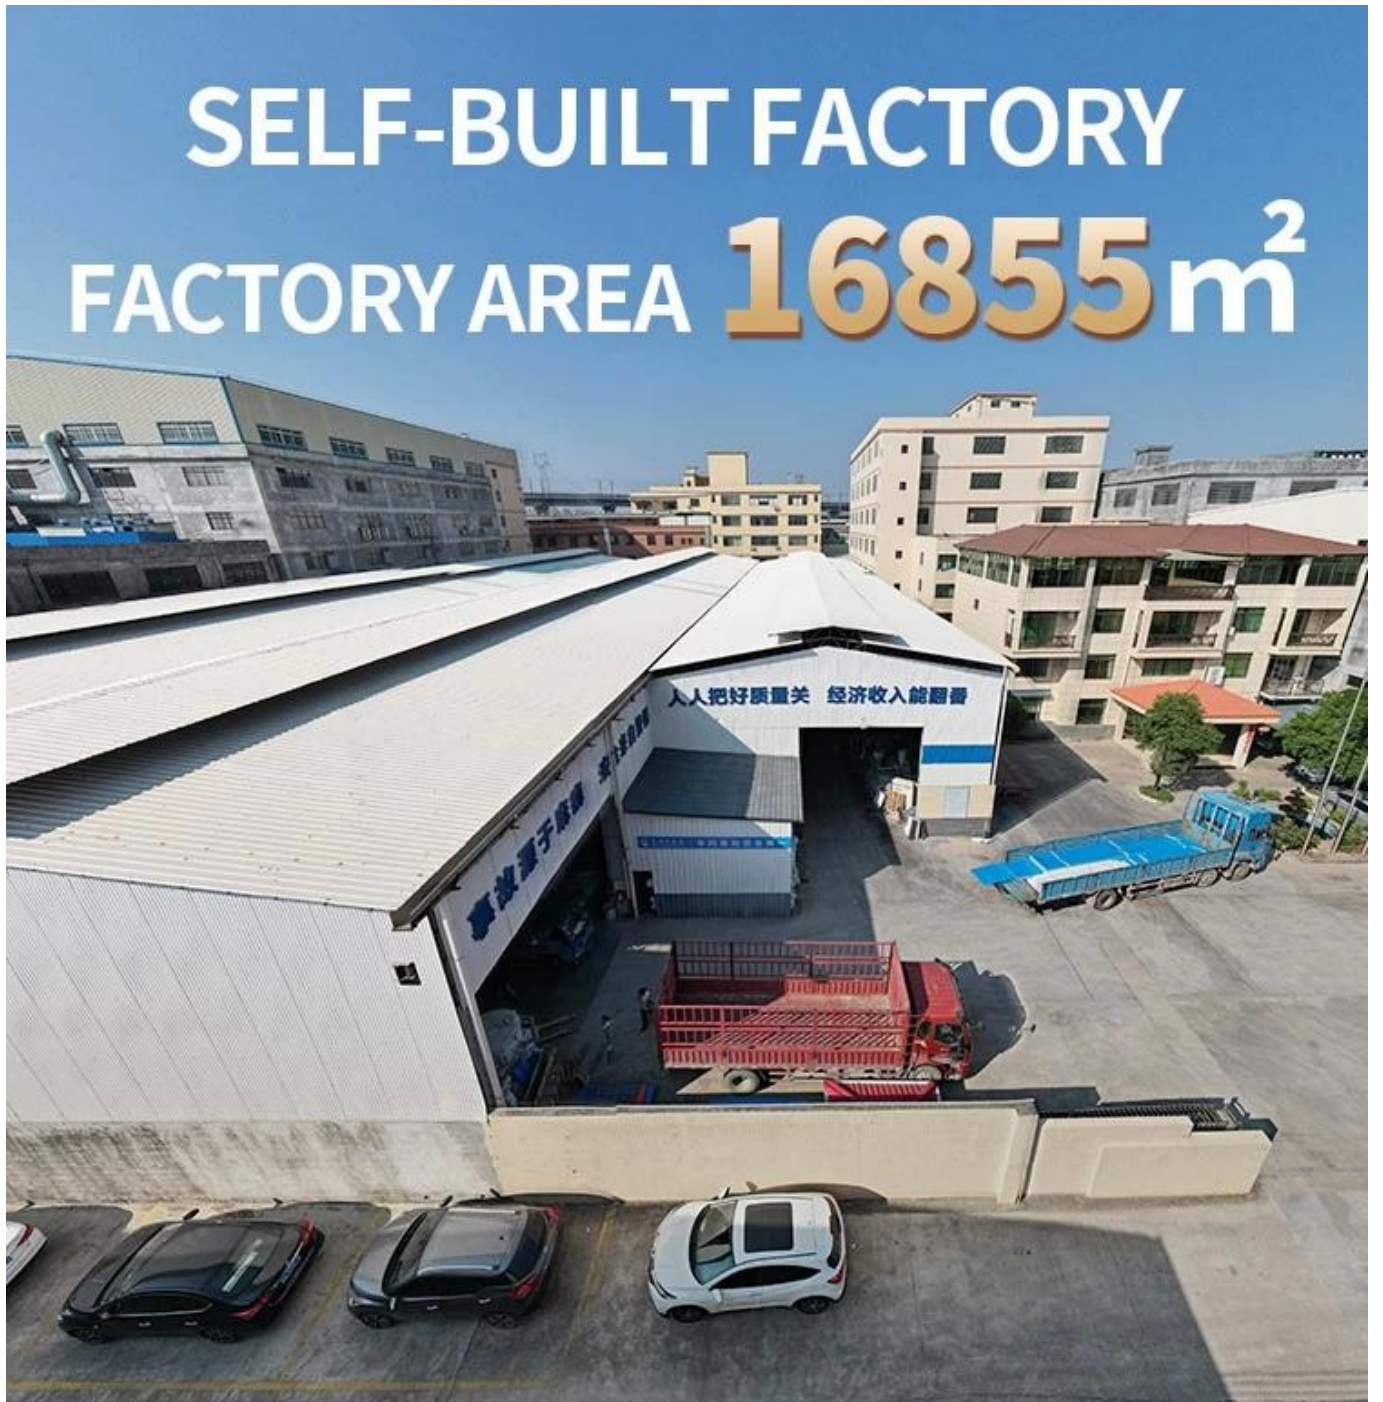

Product show

ASA Foshan ASA
ASA

ZXC

15 YEARS RESIN ROOF TILE MANUFACTURER

ANNUAL OUTPUT **5913000 m²**

Advantage

**Surface asa material
Lasting Color**

Fire Proof Grade B1