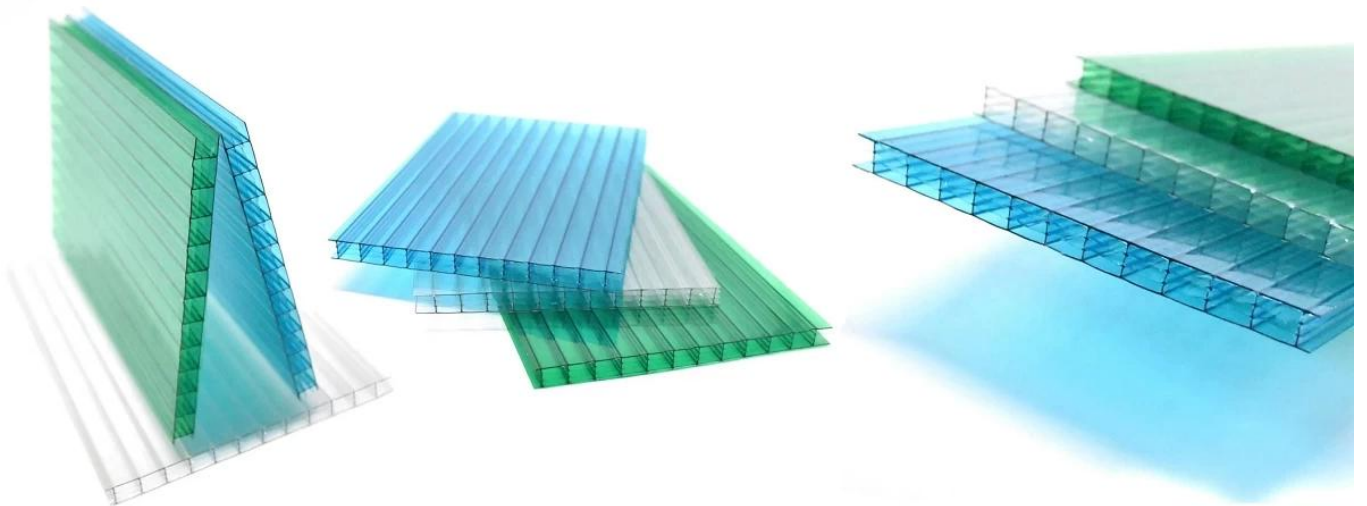

Product show