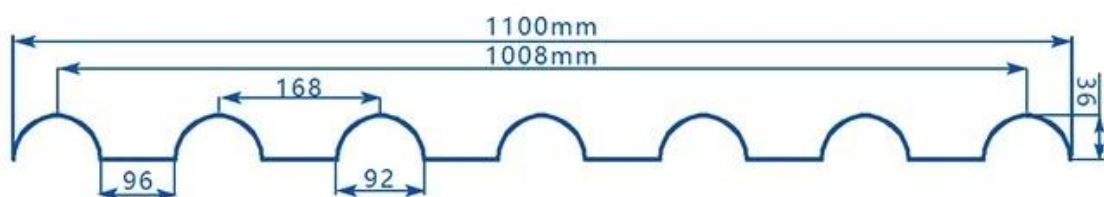

**PVC Roofing Sheet
Manufacture For 15 years**

Annual Output 5913000 m²

TYPE 840 PIT

900 TYPE HIGH WAVE (FLOWING WATER FAST)

980 TYPE HIGH WAVE

1080 TYPE HIGH WAVE

(FLOWING WATER FAST)

1130 TYPE WAVELET

1130 TYPE PIT

1100 TYPE HIGH CIRCULAR WAVE

Delivery time **5 DAYS**
About **7000m²** per cabinet
About **28m³**

All new material
No recycled material

Hardness Testing

ASA Surface Thickness Test

Impact Resistance

Tensile Test

Measure product thickness
The product thickness is 2mm

Hot selling area
Central And South America
Oceania, Asia, Africa

PVC plastic steel tile PK iron sheet tile

QUALITY

Has superior corrosion resistance