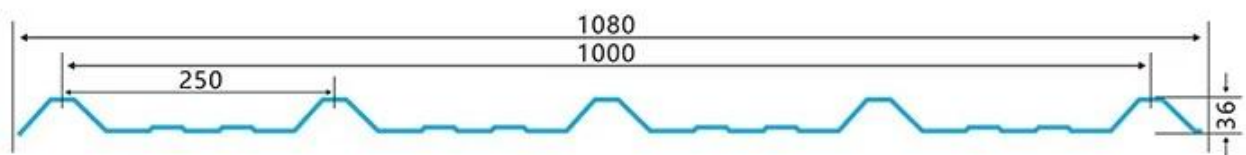

**PVC Roofing Sheet
Manufacture For 15 years**

Annual Output 5913000 m²

TYPE 840 PIT

900 TYPE HIGH WAVE (FLOWING WATER FAST)

980 TYPE HIGH WAVE

1080 TYPE HIGH WAVE

(FLOWING WATER FAST)

1130 TYPE WAVELET

1130 TYPE PIT

1100 TYPE HIGH CIRCULAR WAVE

Delivery time **5 DAYS**
About **7000m²** per cabinet
About **28m³**

All new material
No recycled material

Hardness Testing

ASA Surface Thickness Test

Impact Resistance