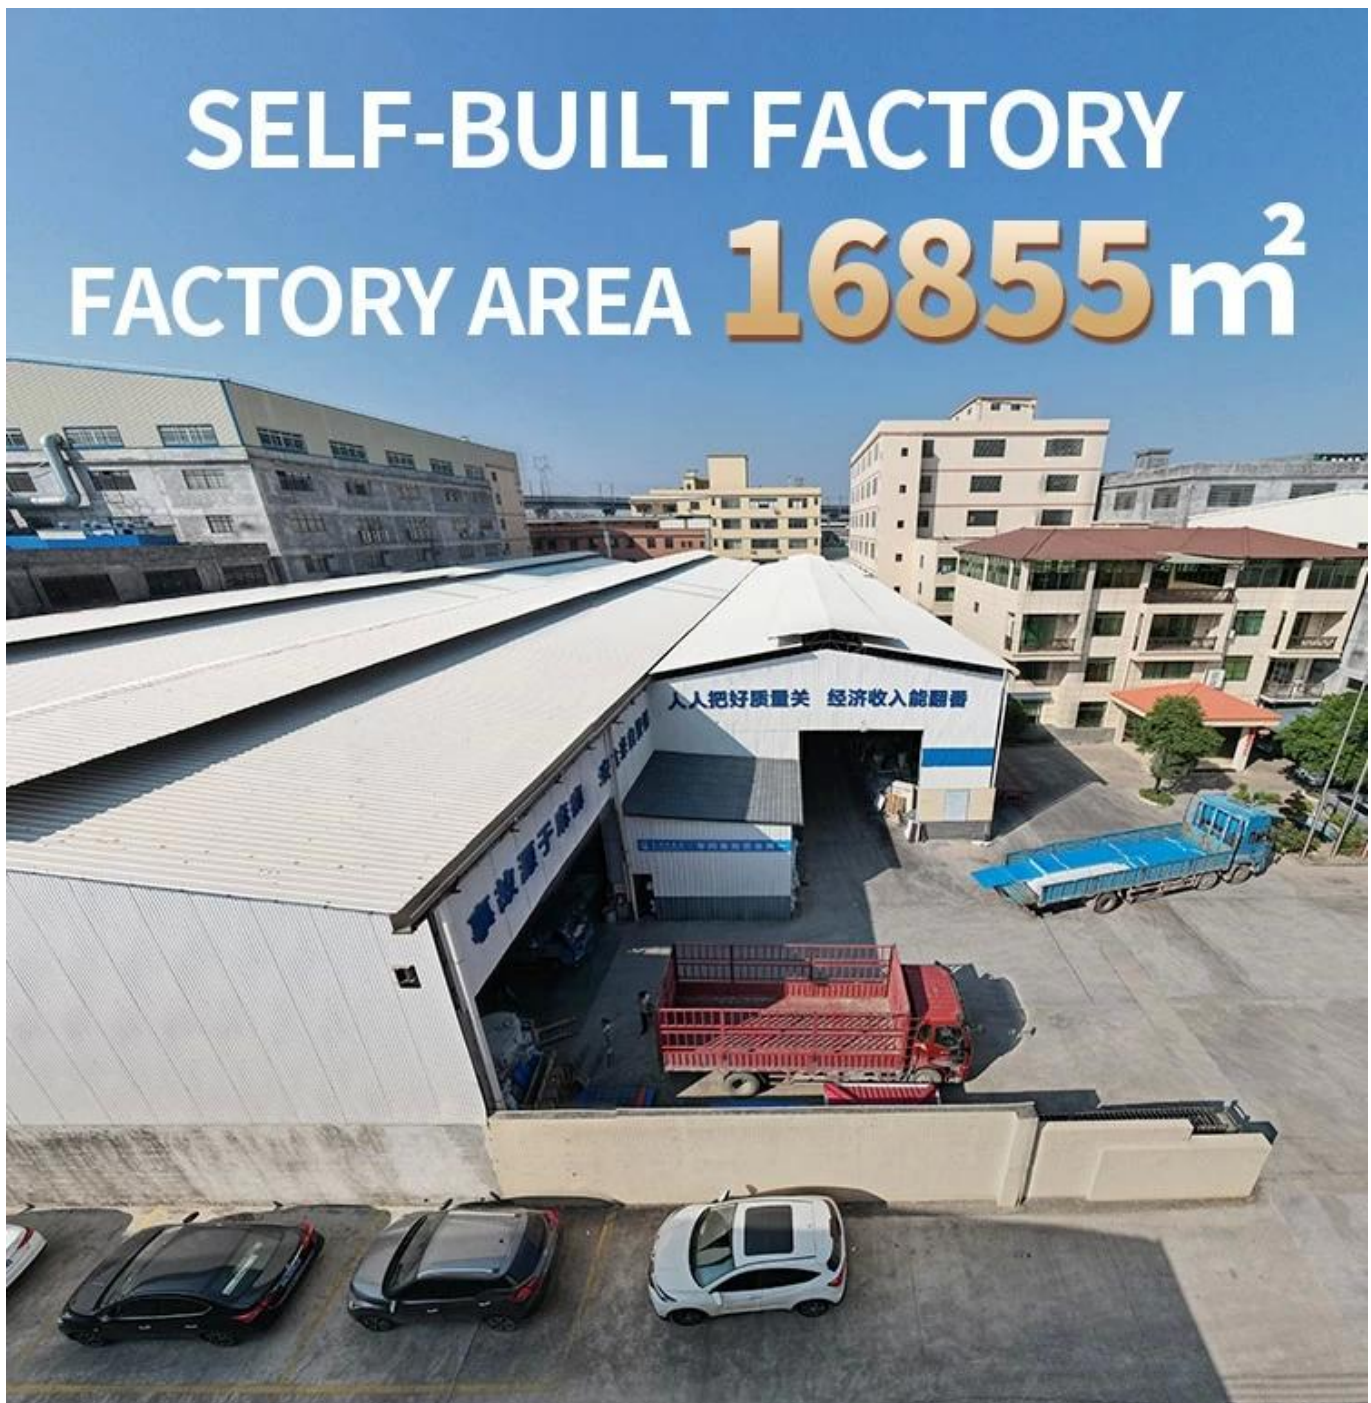

# 15 YEARS RESIN ROOF TILE MANUFACTURER

ANNUAL OUTPUT **5913000 m<sup>2</sup>**