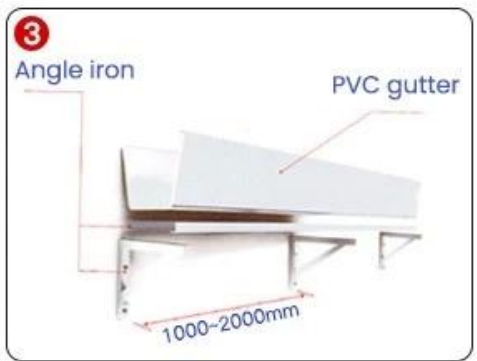

Trust comes from quality

INSTALLATION INSTRUCTIONS

1. 安裝前請先檢查所有零件是否齊全，並請將安裝位置之屋頂表面清潔乾淨，如有必要，請塗抹防腐劑。安裝時，請將排水口朝向屋頂低處，且坡度應為 1.5-1.8%。安裝後，請檢查排水是否順暢。

2. 安裝時，請將排水口朝向屋頂低處，且坡度應為 1.5-1.8%。

3. 安裝時，請將排水口朝向屋頂低處，且坡度應為 1.5-1.8%。

4. 安裝時，請將排水口朝向屋頂低處，且坡度應為 1.5-1.8%。

5. 安裝時，請將排水口朝向屋頂低處，且坡度應為 1.5-1.8%。