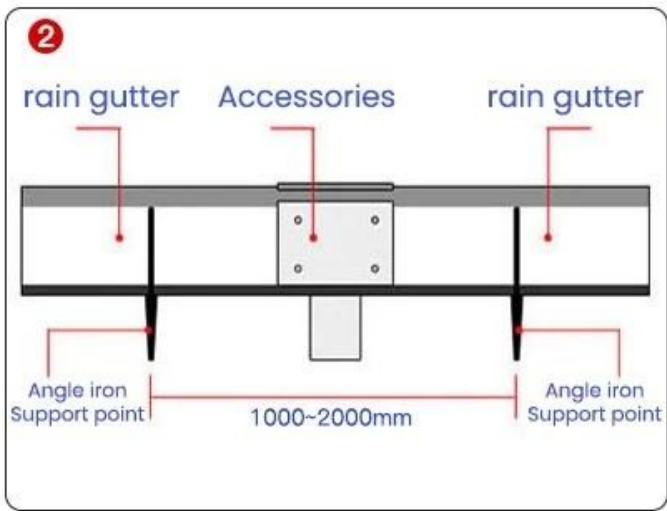

Trust comes from quality

INSTALLATION INSTRUCTIONS

1. 安裝前請先檢查所有零件是否齊全，並請將安裝位置之屋頂表面清潔乾淨，如有必要，請塗抹防腐劑。安裝時，請將排水口朝向屋頂低處，且坡度應為 1.5-1.8%。安裝後，請檢查排水是否順暢。

2. 安裝時，請將排水口朝向屋頂低處，且坡度應為 1.5-1.8%。

3. 安裝時，請將排水口朝向屋頂低處，且坡度應為 1.5-1.8%。

4. 安裝時，請將排水口朝向屋頂低處，且坡度應為 1.5-1.8%。

5. 安裝時，請將排水口朝向屋頂低處，且坡度應為 1.5-1.8%。