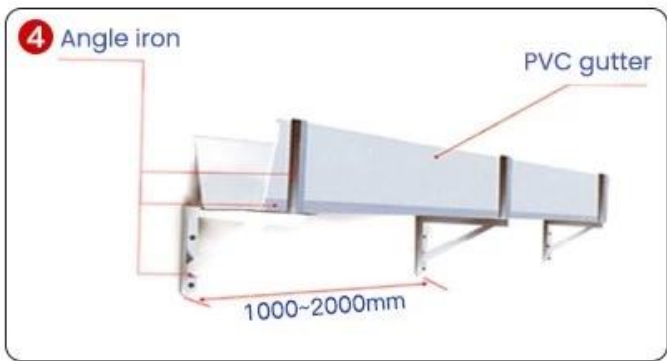

Trust comes from quality

INSTALLATION INSTRUCTIONS

1. 安裝前請先檢查所有零件是否齊全，並請將安裝位置之屋頂表面清潔乾淨，如有必要，請塗抹防腐劑。安裝時，請將排水口朝向屋頂低處，且坡度應為 1.5-1.8%。安裝後，請檢查排水是否順暢。

2. 安裝時，請將排水口朝向屋頂低處，且坡度應為 1.5-1.8%。

3. 安裝時，請將排水口朝向屋頂低處，且坡度應為 1.5-1.8%。

4. 安裝時，請將排水口朝向屋頂低處，且坡度應為 1.5-1.8%。

5. 安裝時，請將排水口朝向屋頂低處，且坡度應為 1.5-1.8%。