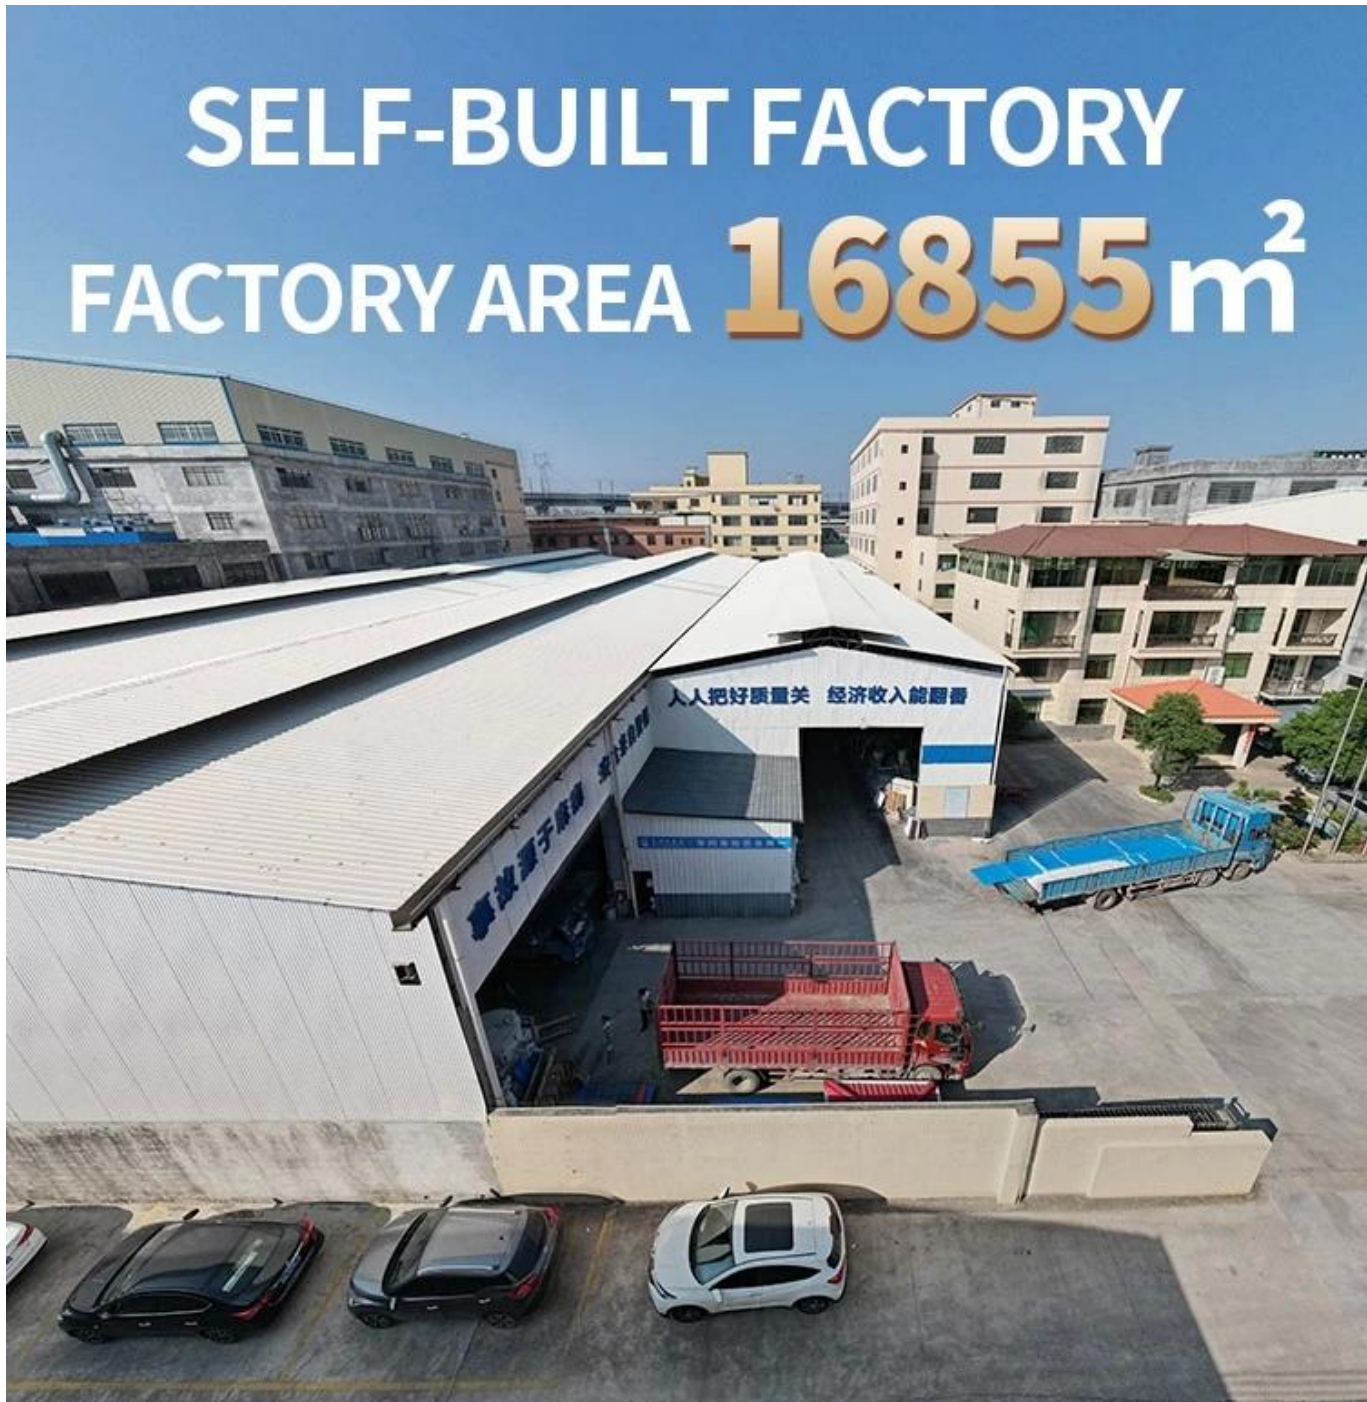

# 15 YEARS RESIN ROOF TILE MANUFACTURER

ANNUAL OUTPUT **5913000 m<sup>2</sup>**