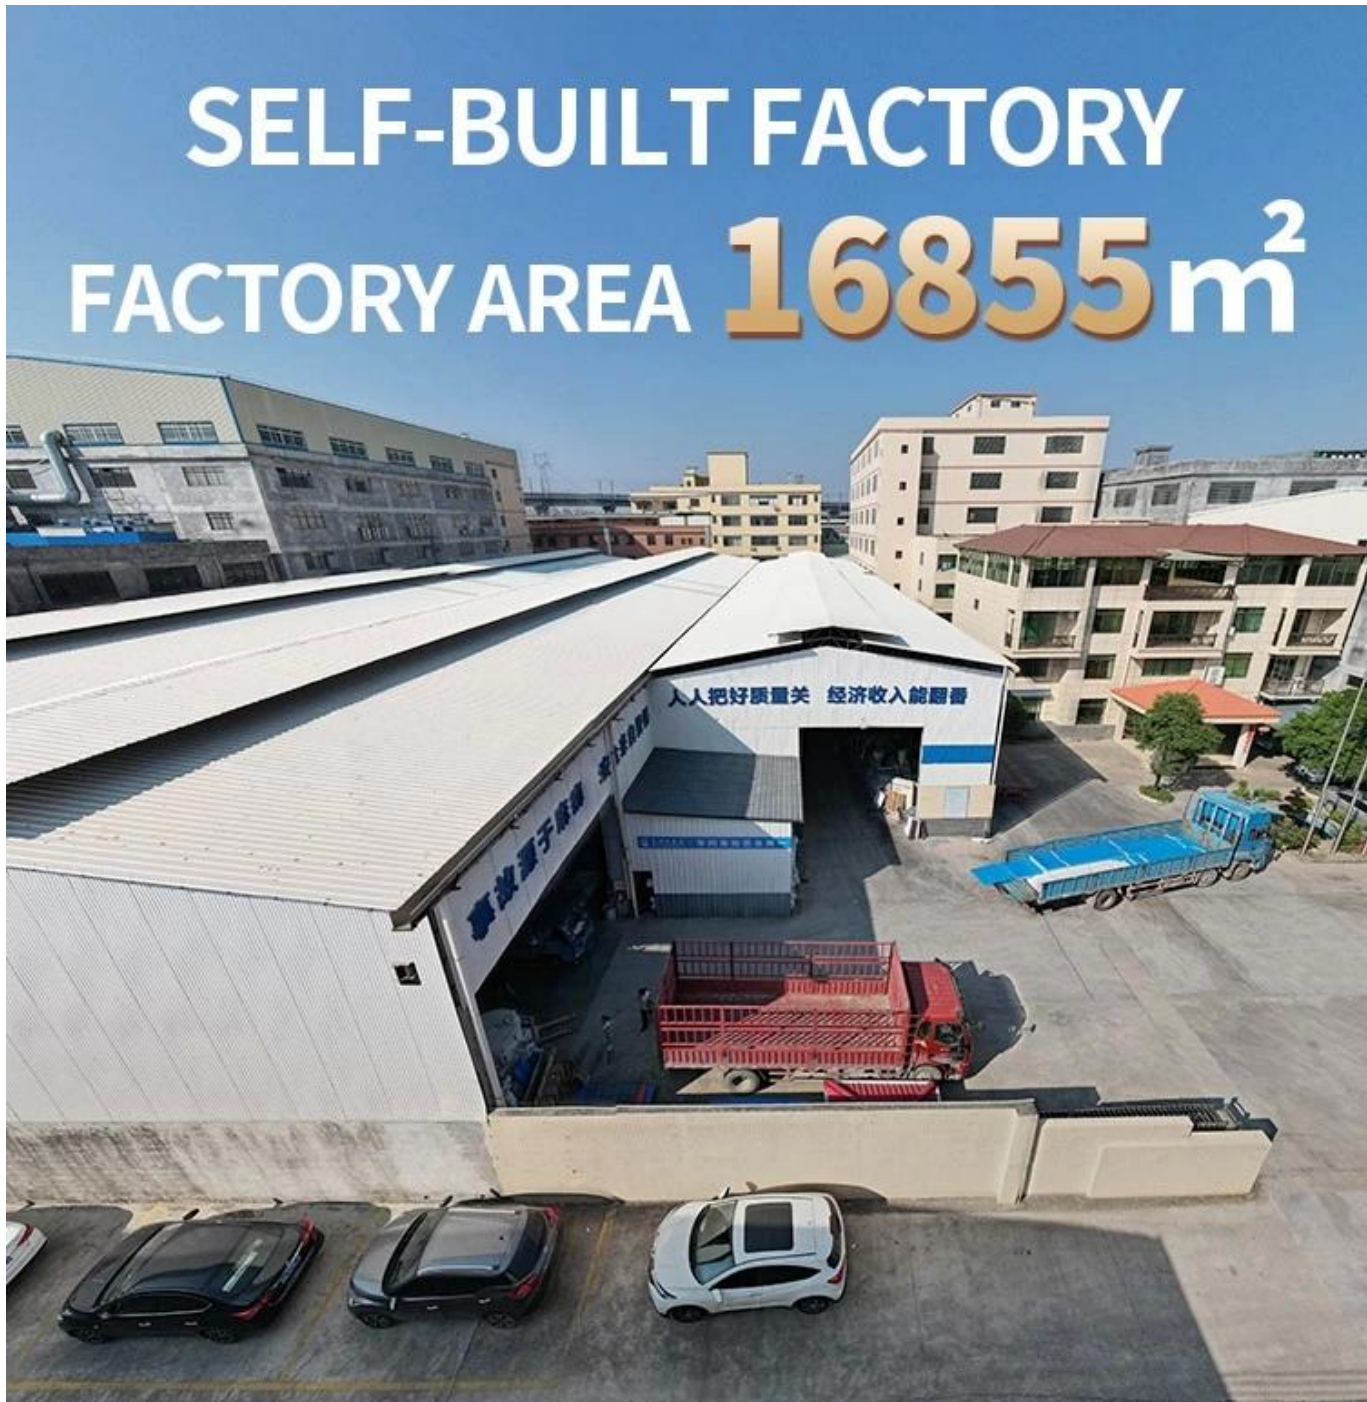

Product show

ASA Foshan ASA
ASA

ASA, ASA.

15 YEARS RESIN ROOF TILE MANUFACTURER

ANNUAL OUTPUT **5913000 m²**

PRODUCT CASE

Advantage

**Surface asa material
Lasting Color**