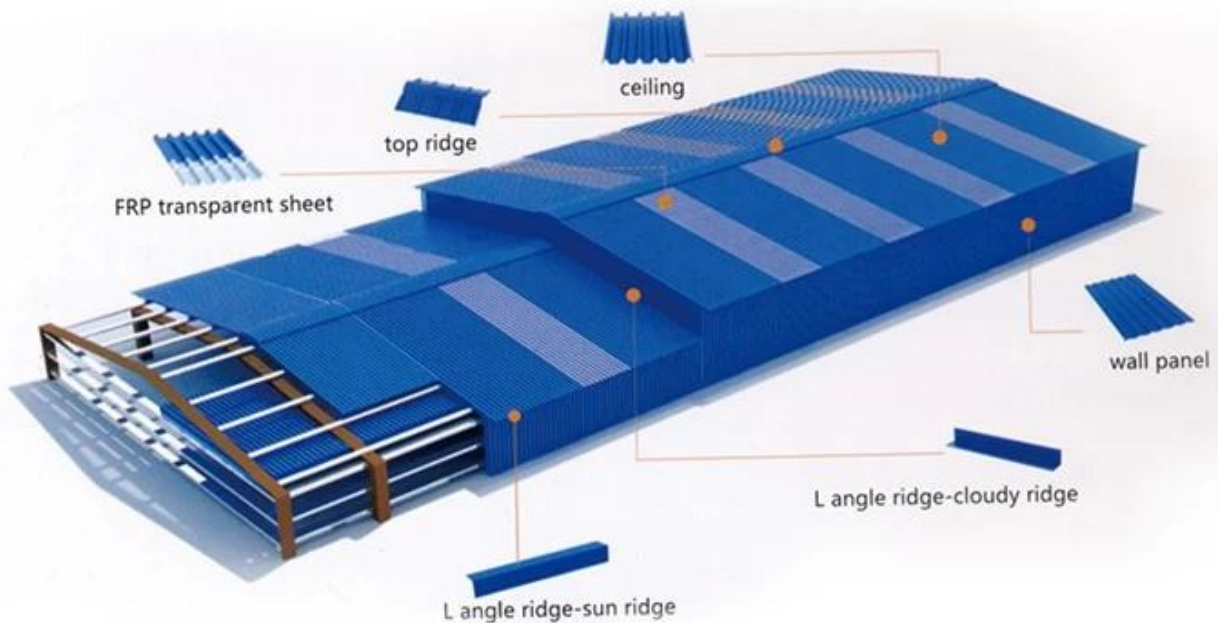

# Accessories and Installation Diagram

\*pvc plastic waterproof cap, used with self-tapping screws to fix the tile on the skeleton