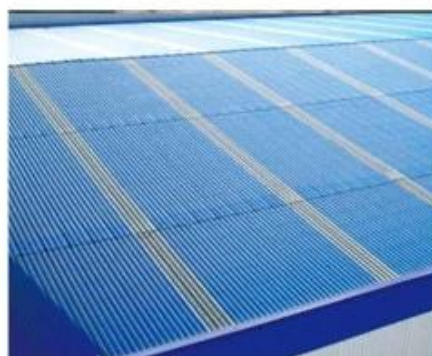

A variety of colors, optional to build different architectural styles

More colors can be customized

<Mlight yellow>

<dark blue>

<grass green>

<Beige>

CUSTOMER CASE SHOW

Factory renovation