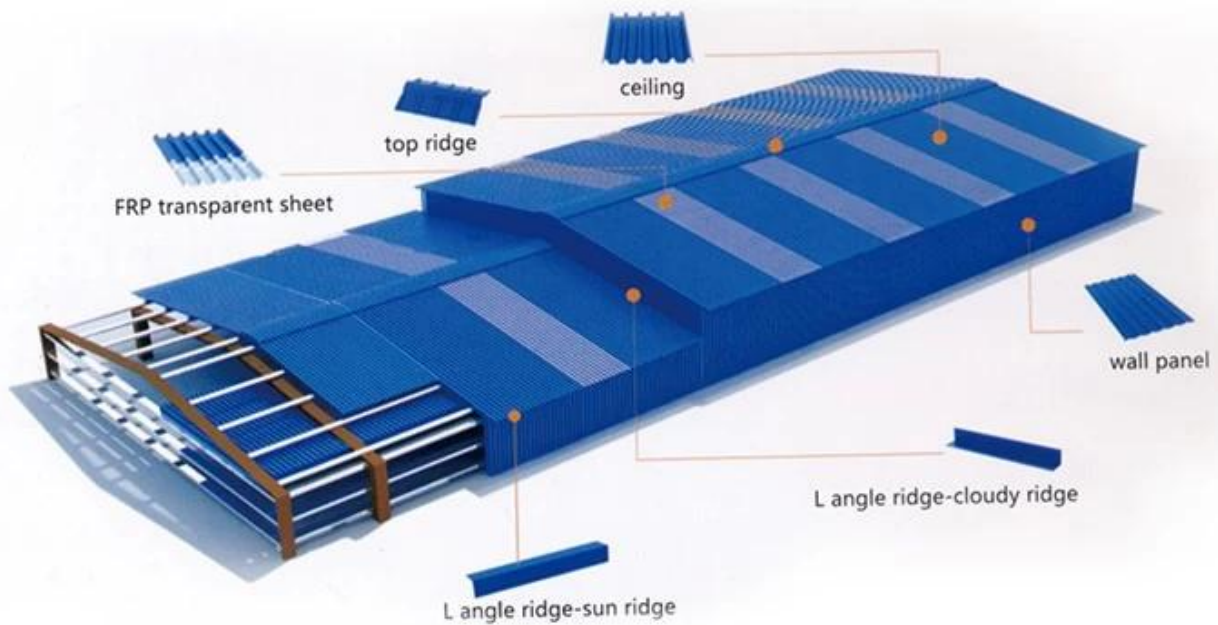

A variety of colors, optional to build different architectural styles

More colors can be customized

<Mlight yellow>

<dark blue>

<grass green>

<Beige>

Accessories and Installation Diagram

*pvc plastic waterproof cap, used with self-tapping screws to fix the tile on the skeleton