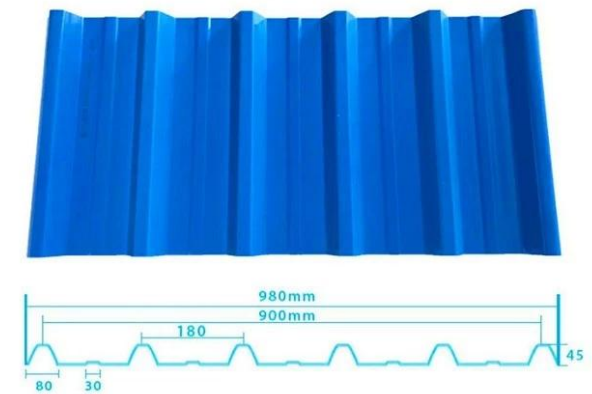

900 high wave