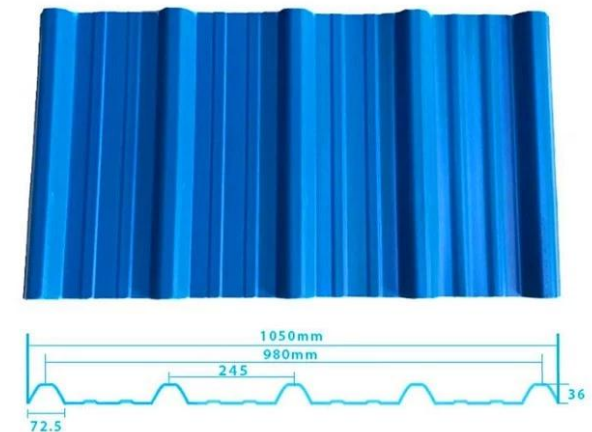

980 high wave