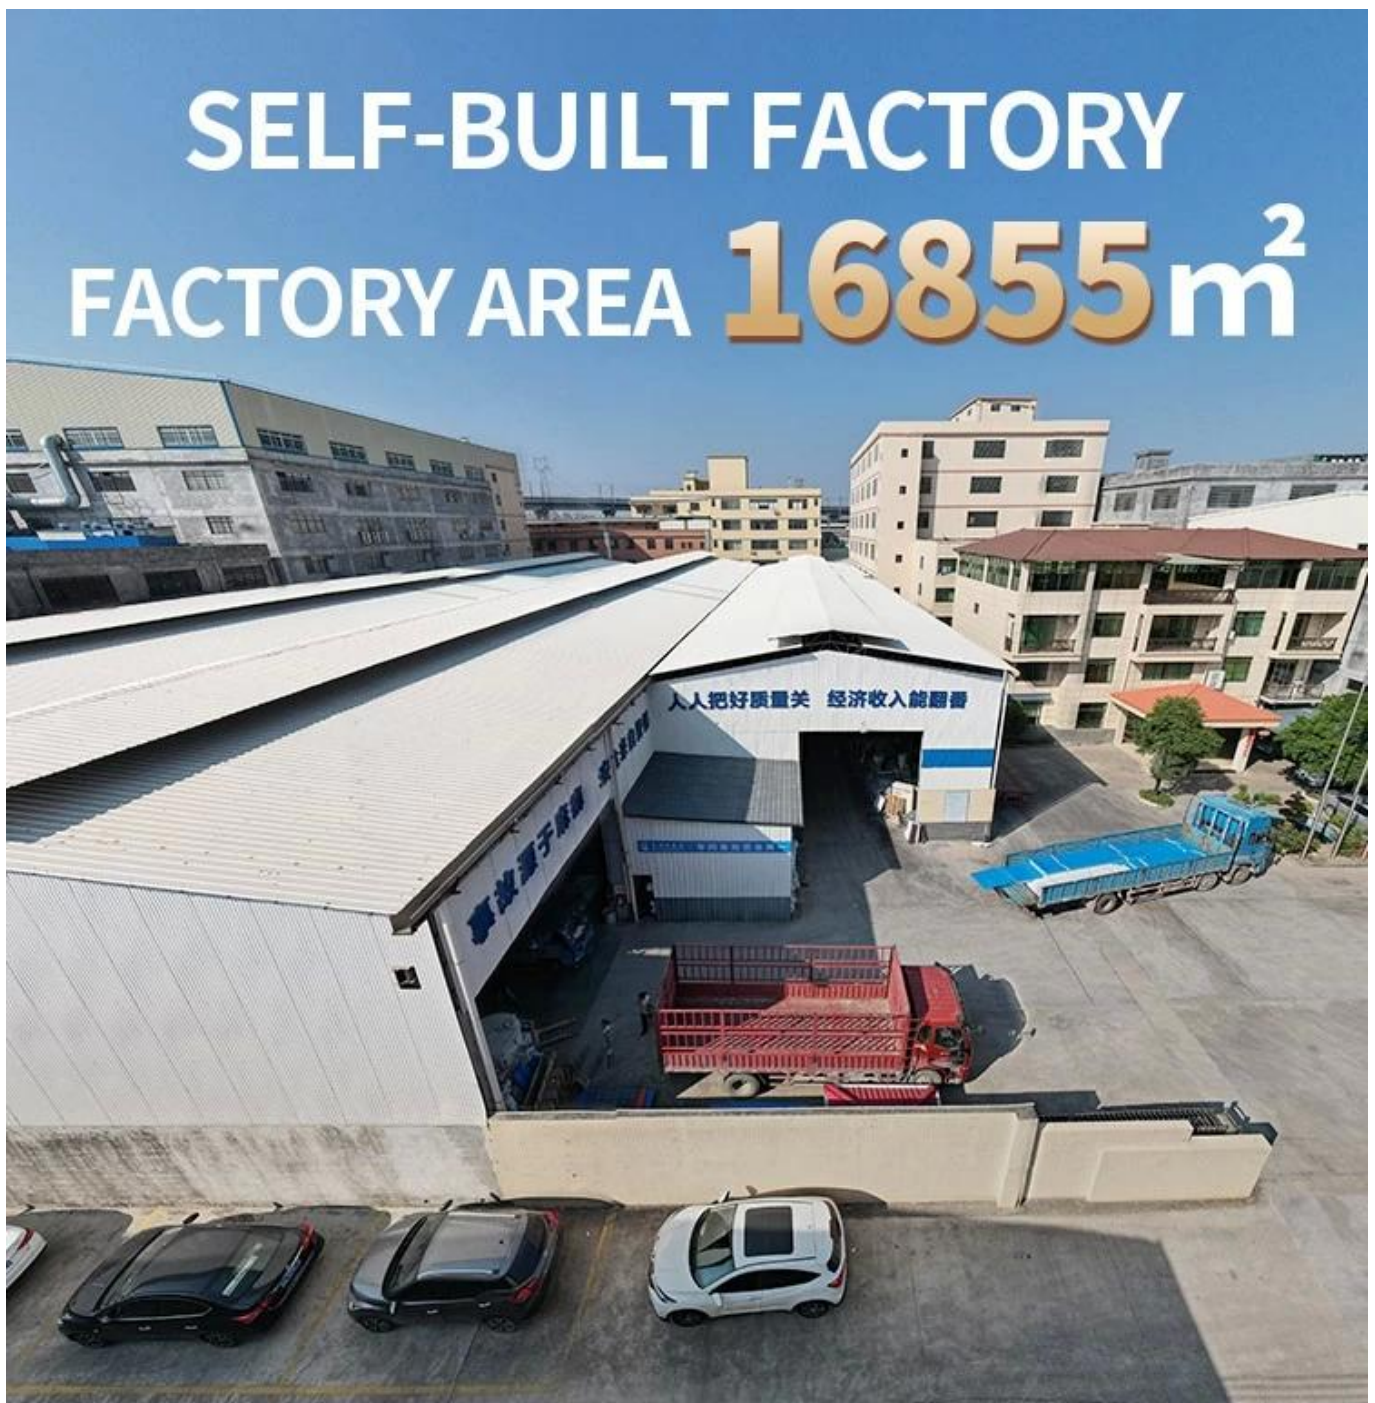

Product show

Foshan ZXC ASA Synthetic Resin Roofing Tile is a new type of roofing material produced by advanced coextrusion technology and special molding process using ultra-high weathering engineering resin ASA.

ZXC [ASA PVC Roof Sheet Wholesales](#), provides lasting color fireproof synthetic resin roof tiles, plastic roofing sheet, industrial pvc roofs.