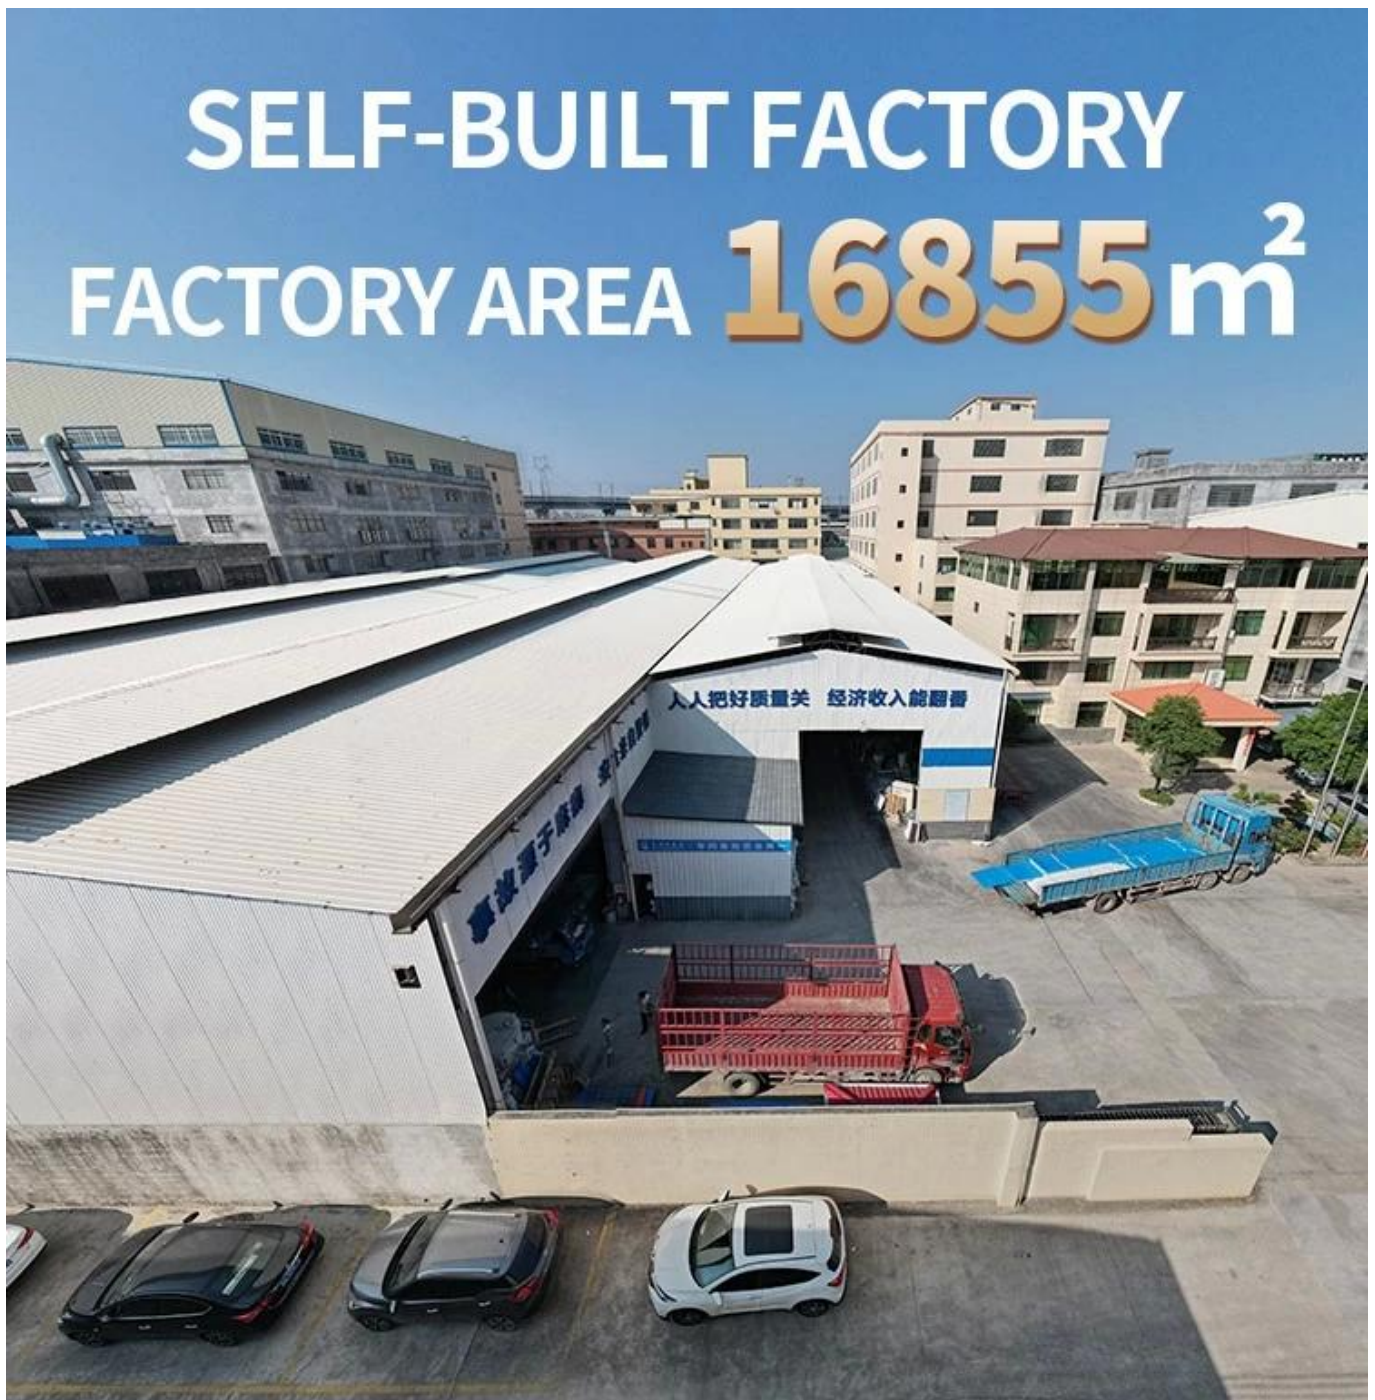

## Product show

Foshan ZXC ASA Synthetic Resin Roofing Tile is a new type of roofing material produced by advanced coextrusion technology and special molding process using ultra-high weathering engineering resin ASA.

# 15 YEARS RESIN ROOF TILE MANUFACTURER

ANNUAL OUTPUT **5913000 m<sup>2</sup>**

<b>Product Name</b>	<a href="#">asa synthetic resin roof tile</a>
<b>Brand</b>	ZXC
<b>Place of Origin</b>	Foshan city, Guangdong province, China(Mainland)
<b>Material</b>	Acrylonitrile Styrene acrylate copolymer, Polyvinyl chloride, Calcium powder, other chemical materials
<b>Guarantee</b>	25 years
<b>Certification</b>	ISO9001 / SGS / CE
<b>Delivery Time</b>	1x20GP for 6 days, 1x40GP for 7 days
<b>Section Length</b>	219mm
<b>Overall Width</b>	1050mm
<b>Effective Width</b>	960mm
<b>Thickness</b>	2.3mm / 2.5mm / 2.8mm / 3.0mm
<b>Length</b>	Must be a multiple of section
<b>Wave Spacing</b>	160mm
<b>Wave Height</b>	30mm

# Our Factory

Zhongxingcheng New Material Co., Ltd. is located in Foshan City, Nanhai District China is a manufacturer specializing in the production of ASA synthetic resin tile, APVC anti-corrosion composite tile, PVC anti-corrosion tile, PVC sink, PVC plate, Transparent FRP Roof Sheet, PVC, PC transparent tile.