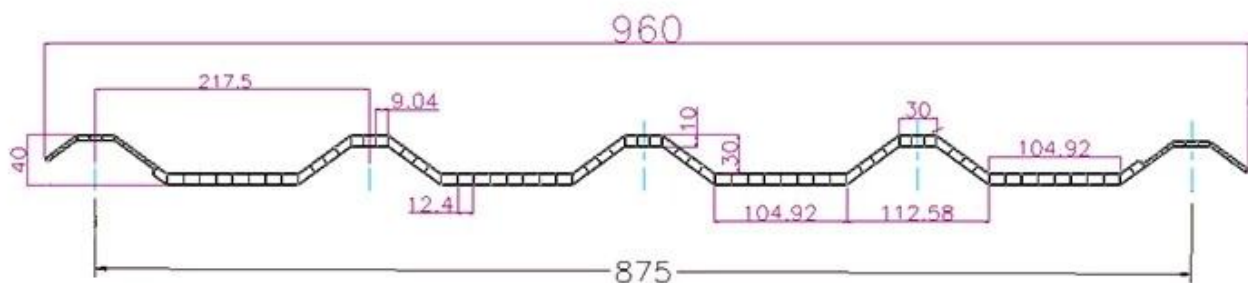

HOLLOW ROOF TILE

Our Factory

Matatagpuan ang Zhongxingcheng New Material Co., Ltd. sa Foshan City, Nanhai District China ay isang tagagawa na dalubhasa sa paggawa ng ASA synthetic resin tile, APVC anti-corrosion composite tile, PVC anti-corrosion tile, PVC sink, PVC plate, Transparent FRP Roof Sheet, PVC, PC transparent tile.