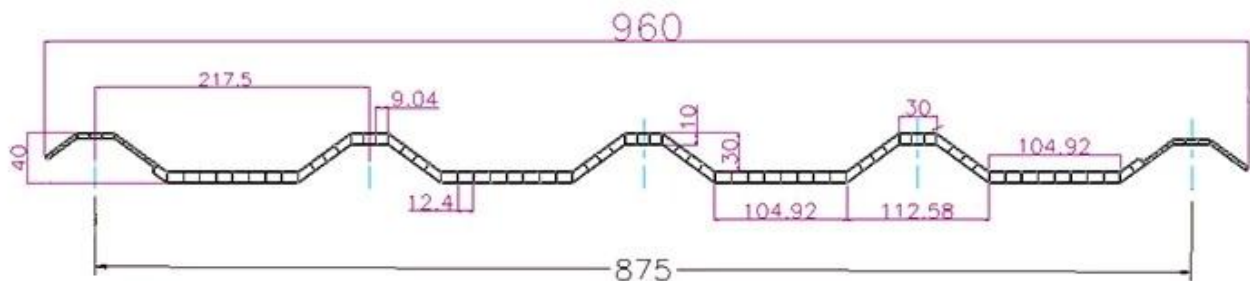

HOLLOW ROOF TILE

Our Factory

Matatagpuan ang Zhongxingcheng New Material Co., Ltd. sa Foshan City, Nanhai District China ay isang tagagawa na dalubhasa sa paggawa ng ASA synthetic resin tile, APVC anti-corrosion composite tile, PVC anti-corrosion tile, PVC sink, PVC plate, Transparent FRP Roof Sheet, PVC, PC transparent tile.