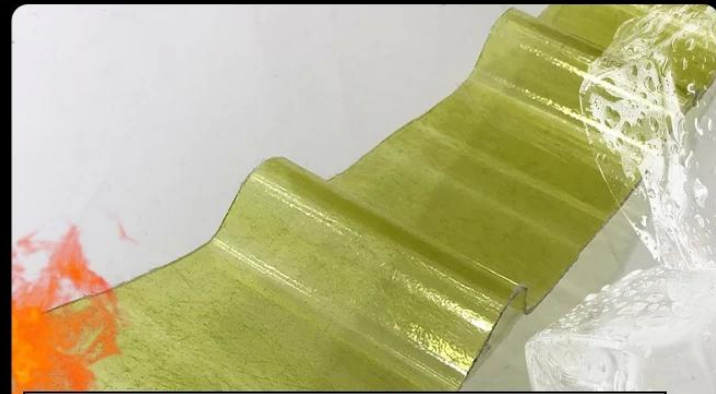

“ SIX PROPERTIES ”

Good quality and low price. Quality assurance, trustworthy

01 High temperature resistance, frost crack resistance

The product is a solid molecular material, and the operating temperature is -40°-120°