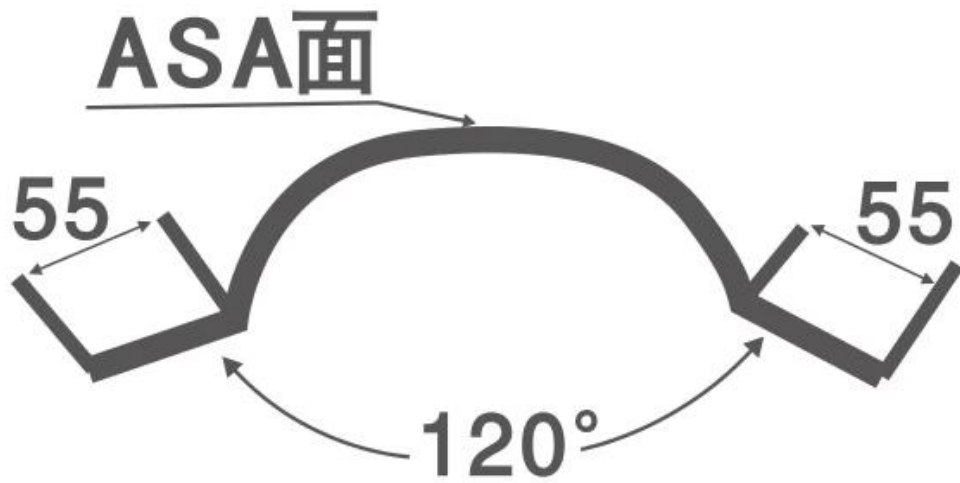

Matatagpuan ang Zhongxingcheng New Material Co., Ltd. sa Foshan City, Nanhai District China ay isang tagagawa na dalubhasa sa paggawa ng ASA synthetic resin tile, APVC anti-corrosion composite tile, PVC anti-corrosion tile, PVC sink, PVC plate, Transparent FRP Roof Sheet, PVC, PC transparent tile.