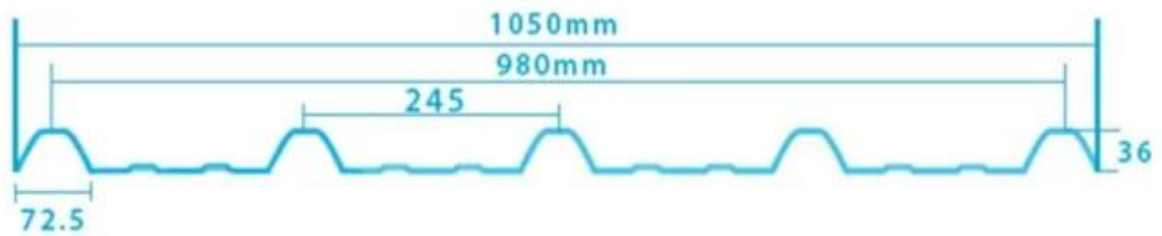

I-click [presyo ng pvc spanish roof tiles](#) para matuto pa

TYPE 840 PIT

900 TYPE HIGH WAVE (FLOWING WATER FAST)

980 TYPE HIGH WAVE

1080 TYPE HIGH WAVE

(FLOWING WATER FAST)

1130 TYPE WAVELET

1130 TYPE PIT