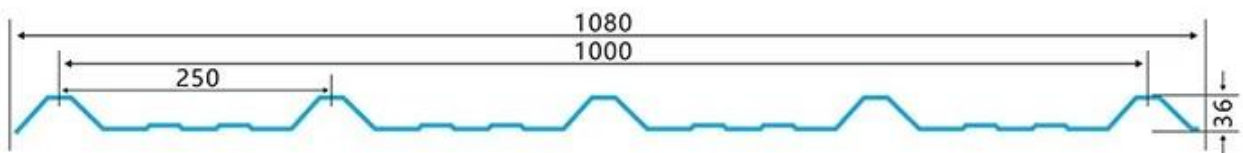

I-click [presyo ng pvc spanish roof tiles](#) para matuto pa

TYPE 840 PIT

900 TYPE HIGH WAVE (FLOWING WATER FAST)

980 TYPE HIGH WAVE

1080 TYPE HIGH WAVE

(FLOWING WATER FAST)

1130 TYPE WAVELET

1130 TYPE PIT