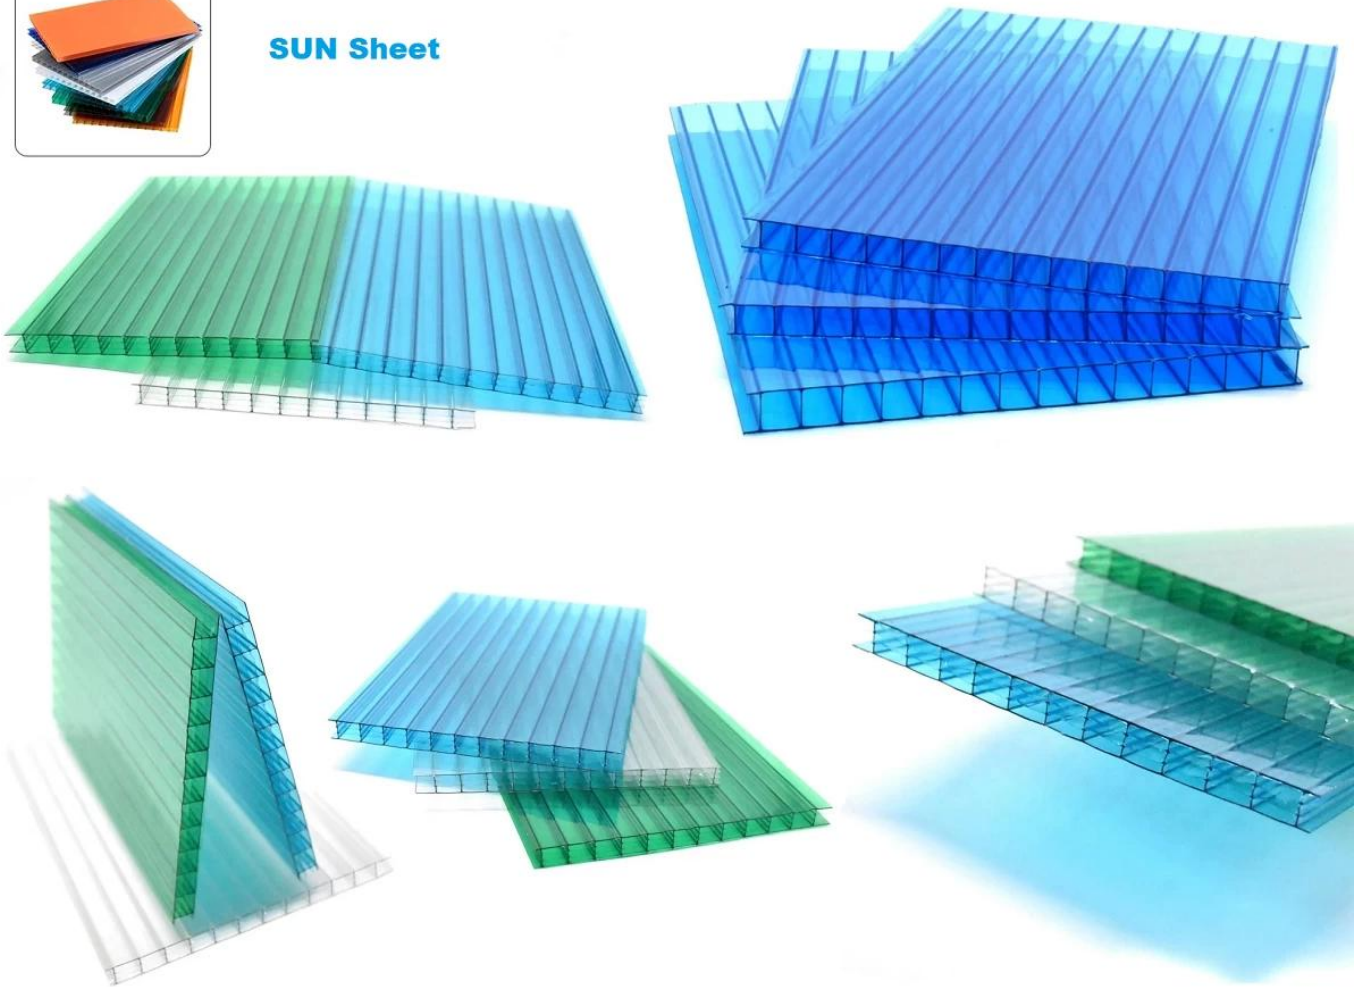

Product show

SUN Sheet

Pangalan ng Produkto:	Mataas na kalidad ng mga produkto Madali At Mabilis na Pag-install Hindi tinatagusan ng tubig Pagganap PC sun sheet
Application	Mga berdeng bahay, skylight at iba pa
Kulay:	Transparent na puti, asul, berde
Haba:	customized
kapal:	3.0mm, 6.0mm, 8.0mm
Pangkalahatang lapad:	920mm
Epektibong lapad:	840mm
Purlin spacing:	700~800mm
Ibabaw	Makinis na ibabaw
hilaw na materyal:	Pc na pinangalanang Bayer

Brand new material, good
plasticization, long service life

Recyclable material, reduced
toughness, many impurities,
easy to break

ASA surface thickness 0.1~0.15mm
does not foam and does not fall off

The thickness of the surface layer of
the film is 0.05~0.1mm, which is
easy to blister and fall off