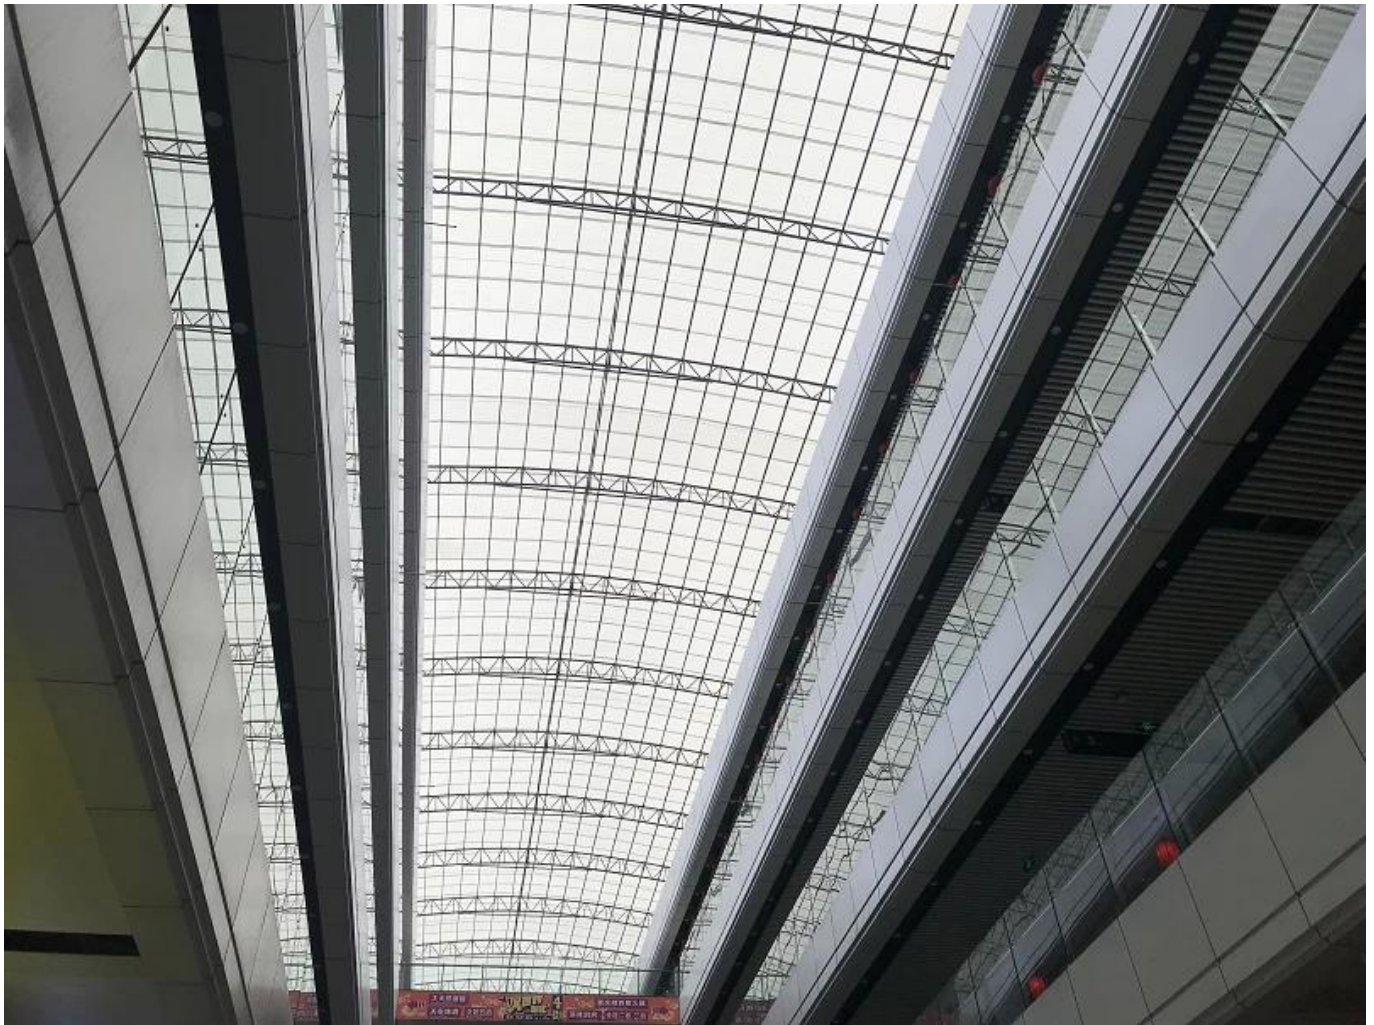

Product show

Product name□Transparent FRP Roof Sheet

Application□Green houses, skylights and so on

Color□Transparent white,blue ,green

Length□customized

Thickness□1mm,1.2mm,1.5mm,2.0mm

Overall width□920mm

Effective width□840mm

Purlin spacing□700~800mm

Surface□Smooth surface

Raw material□Pc Named Bayer

Carrying capacity

Flame retardant

Not Conduct Electricity

Corrosion Resistance

White