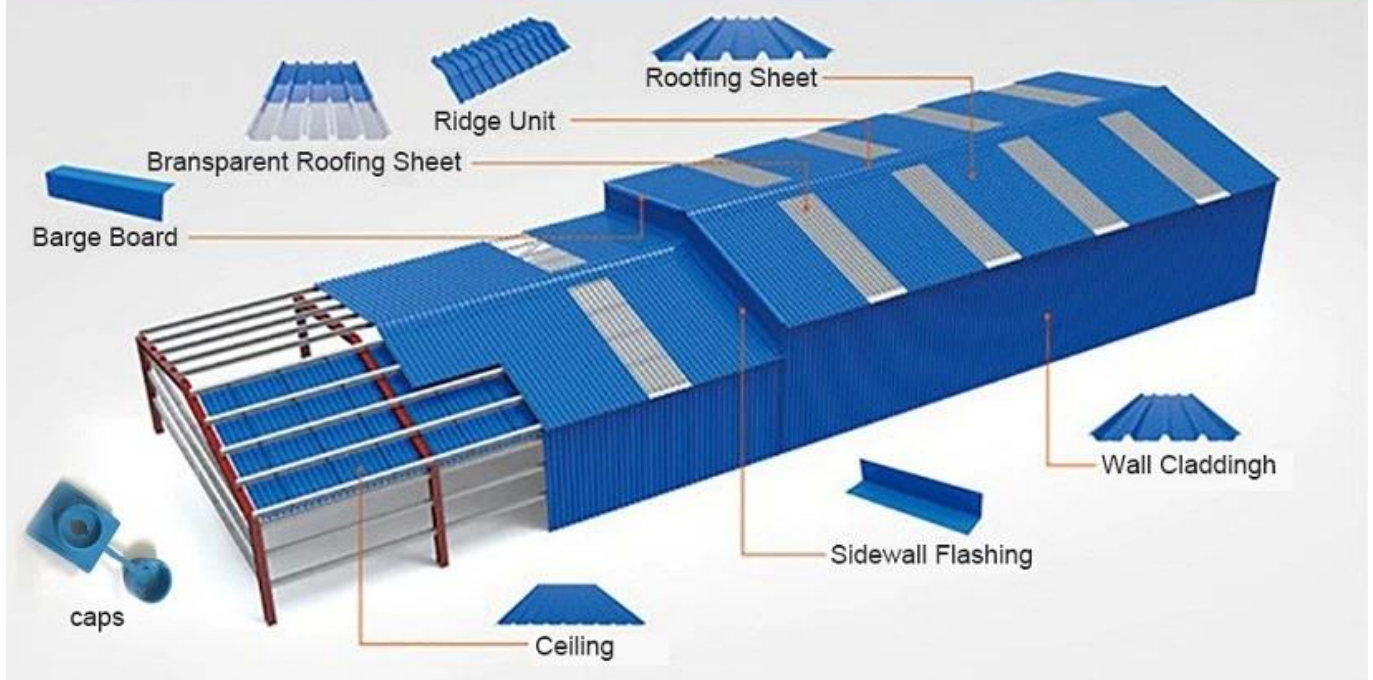

Product show

Product name□Transparent FRP Roof Sheet

Application□Green houses, skylights and so on

Color□Transparent white,blue ,green

Length□customized

Thickness□1mm,1.2mm,1.5mm,2.0mm

Overall width□920mm

Effective width□840mm

Purlin spacing□700~800mm

Surface□Smooth surface

Raw material□Pc Named Bayer

Carrying capacity

Flame retardant

Not Conduct Electricity

Corrosion Resistance

White

Green

Blue

Yellow

More Types

1130 corrugaetd sheets

1130 trapezoidal sheets

900 high wave

980 high wave

PVC accessories

ZXC New Material Technology Co., Ltd. Our products include PVC sheets, ASA Synthetic Resin Roof Tile, FRP Roofing Tiles, gutter, upvc roofing sheets etc. If your order matches our stock size details, we can faster delivery time. Welcome Contact Us Custom.