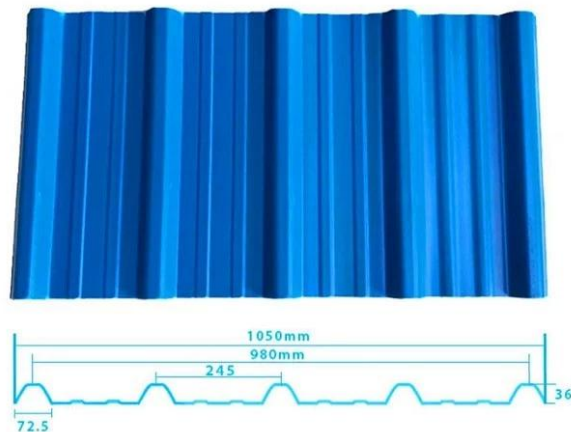

Product show

Product name□Transparent FRP Roof Sheet

Application□Green houses, skylights and so on

Color□Transparent white,blue ,green

Length□customized

Thickness□1mm,1.2mm,1.5mm,2.0mm

Overall width□920mm

Effective width□840mm

Purlin spacing□700~800mm

Surface□Smooth surface

Raw material□Pc Named Bayer

Carrying capacity

Flame retardant

Not Conduct Electricity

Corrosion Resistance

White

Green

Blue

Yellow

More Types

1130 corrugaetd sheets

1130 trapezoidal sheets

900 high wave

980 high wave