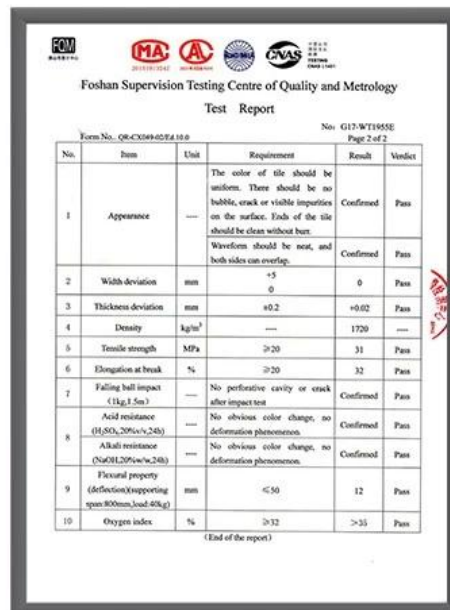

**Direct sunlight iron tile
Temperature too high**

COLOUR

**ASA PVC ROOF SHEET
Long lasting and non fading**

Severe fading

Use scene:greenhouse,
residence,pergola

Exhibition

Certificate

Packaging