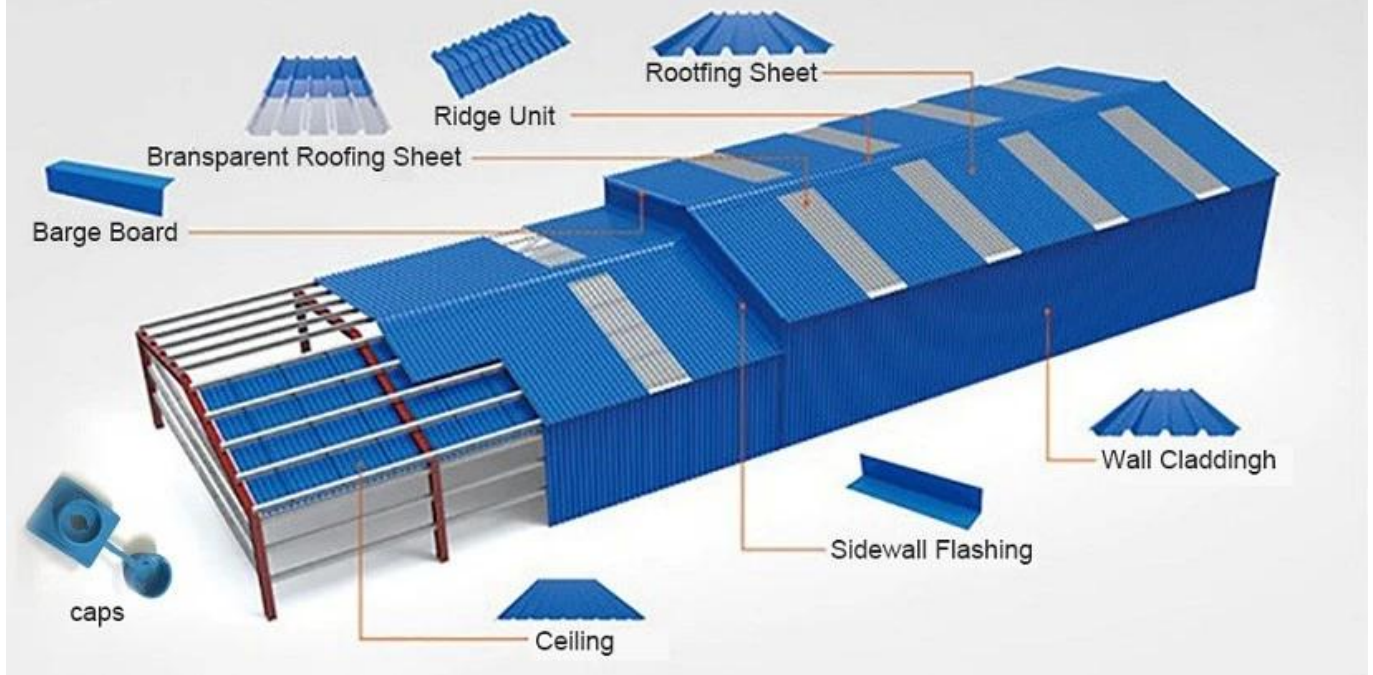

Product show

PVC tile we have

thickness/mm: 1.0 to 3.0

Overall Width: 1130mm

Effective Width: 1000mm

guarantee 10 years

color :darkgreen brick red purplish red blue grey

ZXC [corrugated plastic roofing wholesales](#) the product is a two-color three- or three-color three-layer super weather-resistant anti-corrosion composite tile, and the surface layer material is ASA super weather-resistant engineering resin. In the middle is a poly-recorded vinyl resin with excellent toughness. The bottom material is white tough wear-resistant material to increase the space sense and brightness and wear resistance of the plant.

More Types

1130 corrugaetd sheets

1130 trapezoidal sheets

900 high wave

980 high wave

PVC accessories

[Pvc Roof Tile Supplier China](#) ZXC New Material Technology Co ., Ltd. Our products include PVC sheets, ASA Synthetic Resin Roof Tile, FRP Roofing Tiles, gutter, upvc roofing sheets etc. If your order matches our stock size details, we can faster delivery time. Welcome Contact Us Custom.