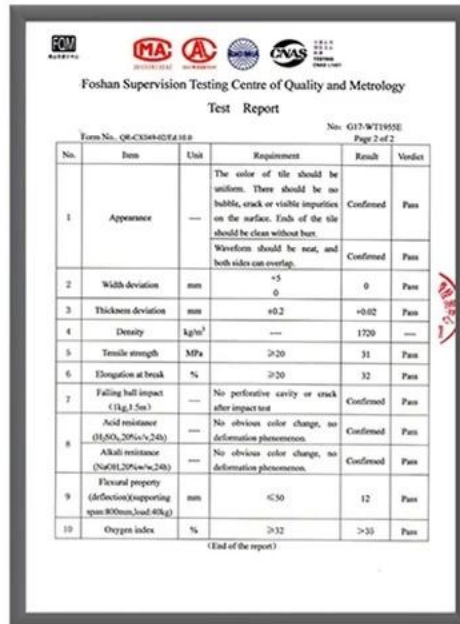

ASA SURFACE THICKNESS TEST

IMPACT RESISTANCE

TENSILE TEST

DELIVERY TIME 5 DAYS

**ABOUT 6000M2 PER CABINET
ABOUT 28M3**

**"ALL NEW MATERIAL
NO RECYCLED MATERIAL"**

Exhibition

Certificate