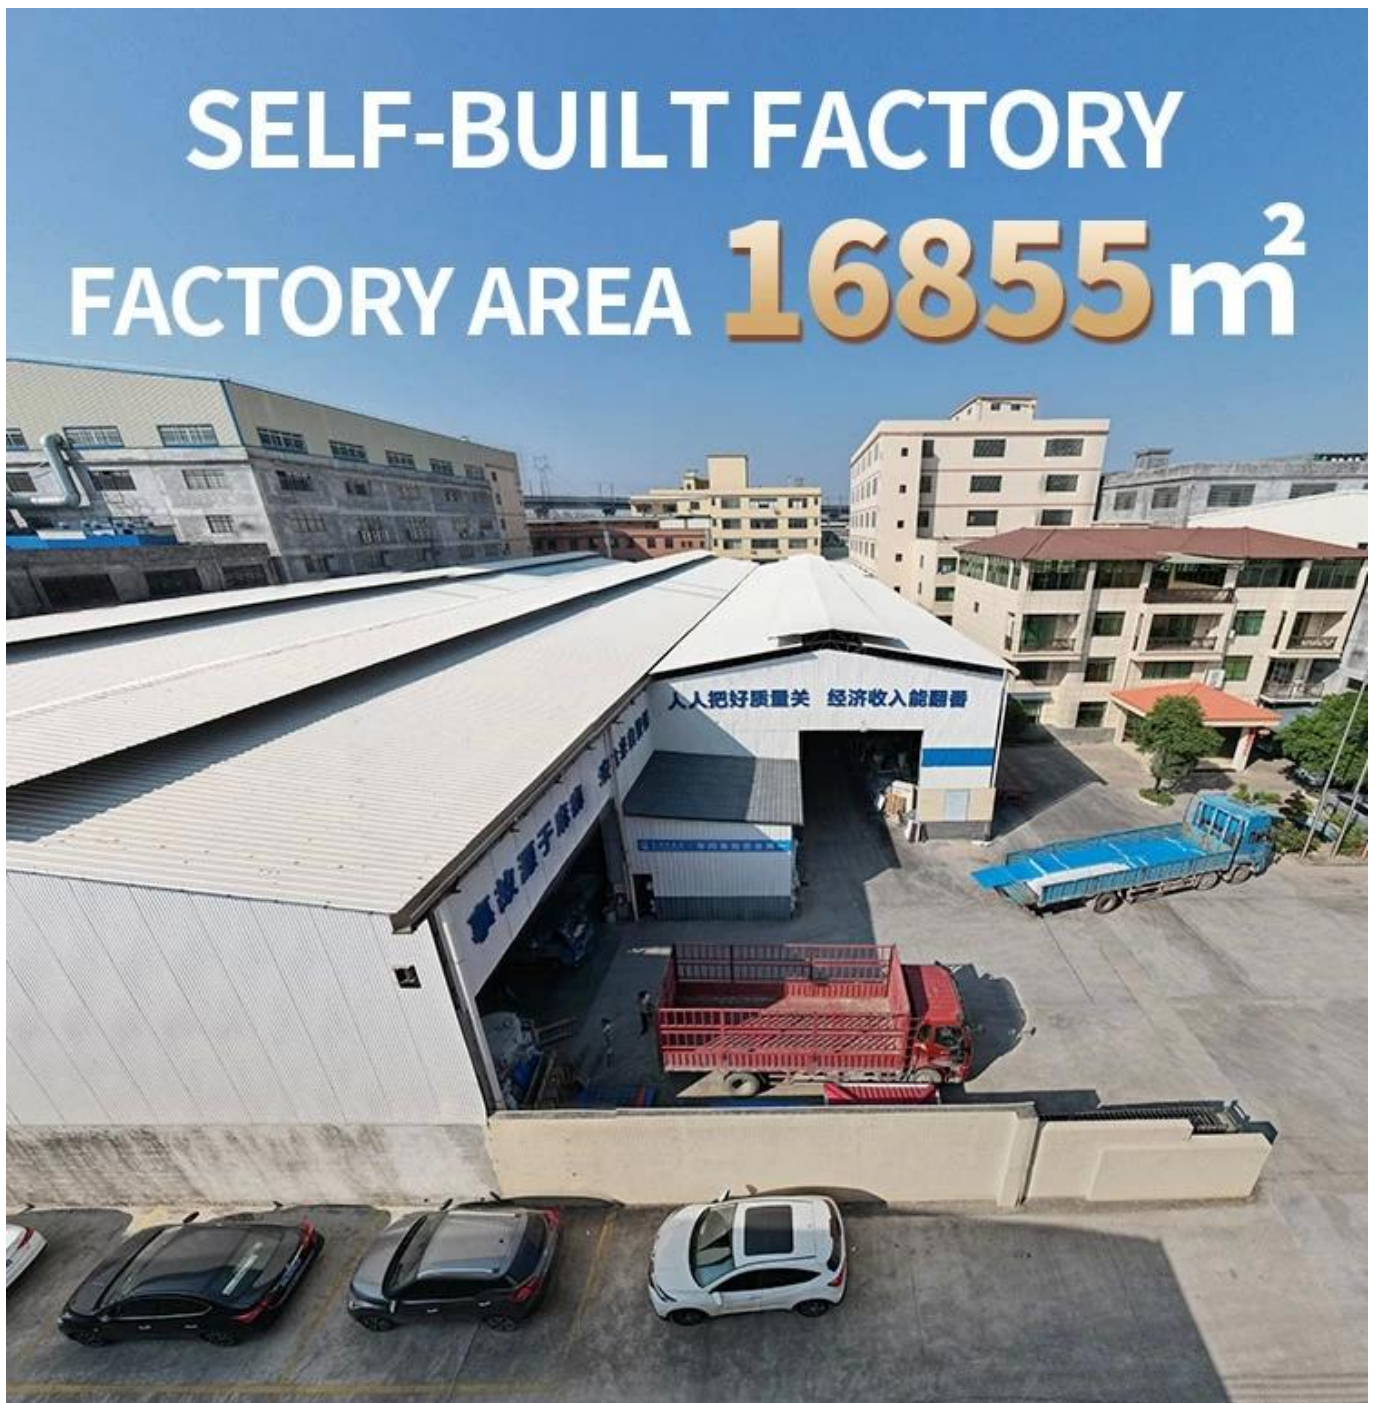

## Product show

Foshan ZXC ASA Synthetic Resin Roofing Tile is a new type of roofing material produced by advanced coextrusion technology and special molding process using ultra-high weathering engineering resin ASA.

# 15 YEARS RESIN ROOF TILE MANUFACTURER

ANNUAL OUTPUT **5913000 m<sup>2</sup>**

<b>Product Name</b>	<a href="#">Waterproof plastic sheet for roof</a>
<b>Brand</b>	ZXC
<b>Place of Origin</b>	Foshan city, Guangdong province, China(Mainland)
<b>Material</b>	Acrylonitrile Styrene acrylate copolymer, Polyvinyl chloride, Calcium powder, other chemical materials
<b>Guarantee</b>	25 years
<b>Certification</b>	ISO9001 / SGS / CE
<b>Delivery Time</b>	1x20GP for 6 days, 1x40GP for 7 days
<b>Section Length</b>	219mm
<b>Overall Width</b>	1050mm
<b>Effective Width</b>	960mm
<b>Thickness</b>	2.3mm / 2.5mm / 2.8mm / 3.0mm
<b>Length</b>	Must be a multiple of section
<b>Wave Spacing</b>	160mm
<b>Wave Height</b>	30mm